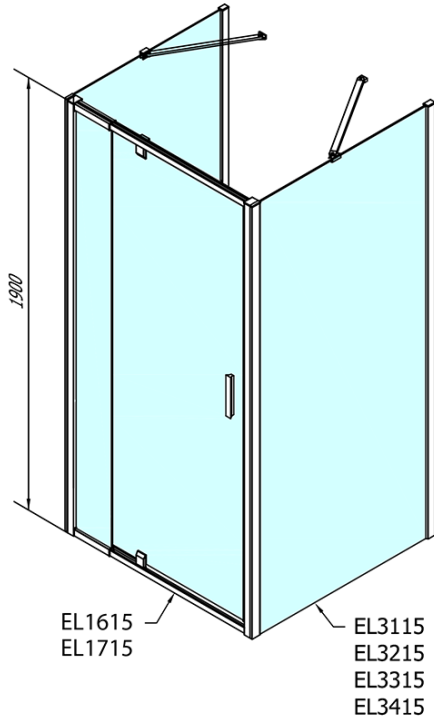

EASY screen three sides 900-1000x1000mm, pivot doors, L/R variant, clear glass

Order code: EL1715EL3415EL3415

Basic information

Brand: Polysan
Series: EASY

Size

Width: 900 mm
Height: 1900 mm
Depth: 1000 mm

Properties

Profile colour: Chrome - polished aluminum
Shape: 3-piece shower enclosures
Type of opening: Single pivot door
Opening direction: Versatile
Opening width: 560 mm
Glass colour: TRANSPARENT glass
Glass thickness: 6 mm
Properties: Framed design
Weight / Piece: 95.0 kg
Packaging: 5 Piece
Warranty: 2 years

EASY screen three sides 900-1000x1000mm, pivot doors, L/R variant, clear glass

Technical sheet

	B
EL3115	680-700
EL3215	780-800
EL3315	880-900
EL3415	980-1000

	A	C	D	E
EL1615	775-915	204	120	500
EL1715	895-1035	264	120	560