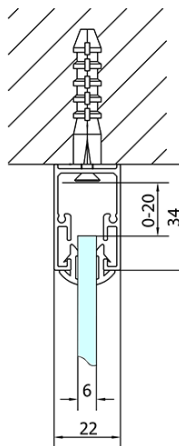

EASY screen three sides 900-1000x1000mm, pivot doors, L/R variant, clear glass

Order code: EL1715EL3415EL3415

Basic information

Brand: Polysan
Series: EASY

Size

Width: 900 mm
Height: 1900 mm
Depth: 1000 mm

Properties

Profile colour: Chrome - polished aluminum
Shape: 3-piece shower enclosures
Type of opening: Single pivot door
Opening direction: Versatile
Opening width: 560 mm
Glass colour: TRANSPARENT glass
Glass thickness: 6 mm
Properties: Framed design
Weight / Piece: 95.0 kg
Packaging: 5 Piece
Warranty: 2 years

EASY screen three sides 900-1000x1000mm, pivot doors, L/R variant, clear glass

Technical sheet

	B
EL3115	680-700
EL3215	780-800
EL3315	880-900
EL3415	980-1000

	A	C	D	E
EL1615	775-915	204	120	500
EL1715	895-1035	264	120	560