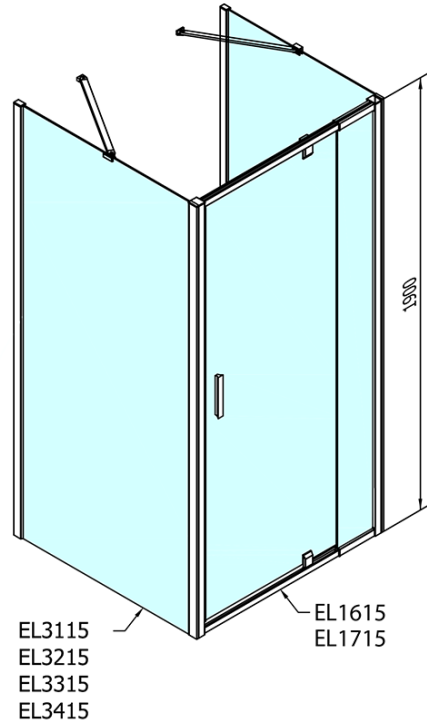

EASY screen three sides 900-1000x1000mm, pivot doors, L/R variant, clear glass

Order code: EL1715EL3415EL3415

Basic information

Brand: Polysan
Series: EASY

Size

Width: 900 mm
Height: 1900 mm
Depth: 1000 mm

Properties

Profile colour: Chrome - polished aluminum
Shape: 3-piece shower enclosures
Type of opening: Single pivot door
Opening direction: Versatile
Opening width: 560 mm
Glass colour: TRANSPARENT glass
Glass thickness: 6 mm
Properties: Framed design
Weight / Piece: 95.0 kg
Packaging: 5 Piece
Warranty: 2 years

EASY screen three sides 900-1000x1000mm, pivot doors, L/R variant, clear glass

Technical sheet

	B
EL3115	680-700
EL3215	780-800
EL3315	880-900
EL3415	980-1000

	A	C	D	E
EL1615	775-915	204	120	500
EL1715	895-1035	264	120	560