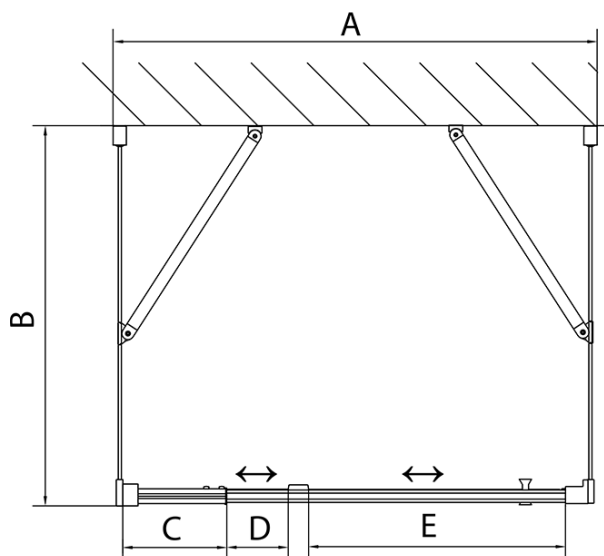

EASY screen three sides 900-1000x1000mm, pivot doors, L/R variant, clear glass

Order code: EL1715EL3415EL3415

Basic information

Brand: Polysan
Series: EASY

Size

Width: 900 mm
Height: 1900 mm
Depth: 1000 mm

Properties

Profile colour: Chrome - polished aluminum
Shape: 3-piece shower enclosures
Type of opening: Single pivot door
Opening direction: Versatile
Opening width: 560 mm
Glass colour: TRANSPARENT glass
Glass thickness: 6 mm
Properties: Framed design
Weight / Piece: 95.0 kg
Packaging: 5 Piece
Warranty: 2 years

EASY screen three sides 900-1000x1000mm, pivot doors, L/R variant, clear glass

Technical sheet

	B
EL3115	680-700
EL3215	780-800
EL3315	880-900
EL3415	980-1000

	A	C	D	E
EL1615	775-915	204	120	500
EL1715	895-1035	264	120	560