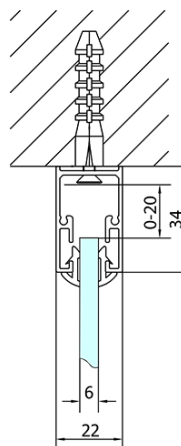

## Size

**Width:** 900 mm  
**Height:** 1900 mm  
**Depth:** 1000 mm

## Properties

**Profile colour:** Chrome - polished aluminum  
**Shape:** 3-piece shower enclosures  
**Type of opening:** Single pivot door  
**Opening direction:** Versatile  
**Opening width:** 560 mm  
**Glass colour:** TRANSPARENT glass  
**Glass thickness:** 6 mm  
**Properties:** Framed design  
**Weight / Piece:** 95.0 kg  
**Packaging:** 5 Piece  
**Warranty:** 2 years

EASY screen three sides 900-1000x1000mm, pivot doors, L/R variant, clear glass

Technical sheet

	B
EL3115	680-700
EL3215	780-800
EL3315	880-900
EL3415	980-1000

	A	C	D	E
EL1615	775-915	204	120	500
EL1715	895-1035	264	120	560