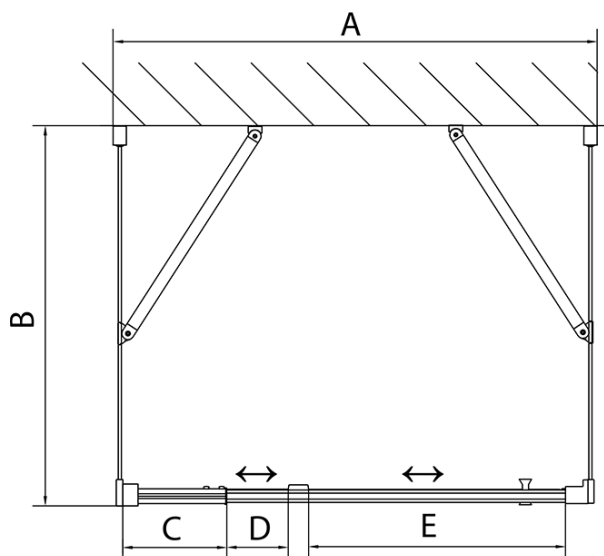

## Size

**Width:** 900 mm  
**Height:** 1900 mm  
**Depth:** 1000 mm

## Properties

**Profile colour:** Chrome - polished aluminum  
**Shape:** 3-piece shower enclosures  
**Type of opening:** Single pivot door  
**Opening direction:** Versatile  
**Opening width:** 560 mm  
**Glass colour:** TRANSPARENT glass  
**Glass thickness:** 6 mm  
**Properties:** Framed design  
**Weight / Piece:** 95.0 kg  
**Packaging:** 5 Piece  
**Warranty:** 2 years

EASY screen three sides 900-1000x1000mm, pivot doors, L/R variant, clear glass

Technical sheet

	B
EL3115	680-700
EL3215	780-800
EL3315	880-900
EL3415	980-1000

	A	C	D	E
EL1615	775-915	204	120	500
EL1715	895-1035	264	120	560