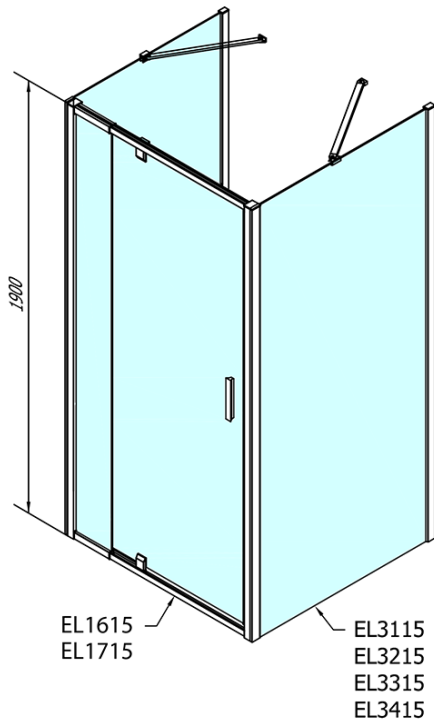

# EASY screen three sides 900-1000x1000mm, pivot doors, L/R variant, clear glass

**Order code:** EL1715EL3415EL3415

## Size

**Width:** 900 mm  
**Height:** 1900 mm  
**Depth:** 1000 mm

## Properties

**Profile colour:** Chrome - polished aluminum  
**Shape:** 3-piece shower enclosures  
**Type of opening:** Single pivot door  
**Opening direction:** Versatile  
**Opening width:** 560 mm  
**Glass colour:** TRANSPARENT glass  
**Glass thickness:** 6 mm  
**Properties:** Framed design  
**Weight / Piece:** 95.0 kg  
**Packaging:** 5 Piece  
**Warranty:** 2 years

EASY screen three sides 900-1000x1000mm, pivot doors, L/R variant, clear glass

Technical sheet

	B
EL3115	680-700
EL3215	780-800
EL3315	880-900
EL3415	980-1000

	A	C	D	E
EL1615	775-915	204	120	500
EL1715	895-1035	264	120	560