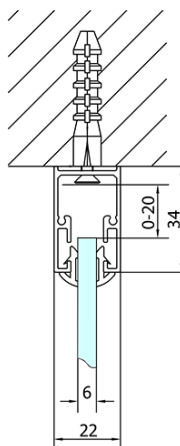

EASY screen three sides 900-1000x900mm, pivot doors, L/R variant, clear glass

Order code: EL1715EL3315EL3315

Basic information

Brand: Polysan

Series: EASY

Size

Width: 900 mm

Height: 1900 mm

Depth: 900 mm

Properties

Profile colour: Chrome - polished aluminum

Shape: 3-piece shower enclosures

Type of opening: Single pivot door

Opening direction: Versatile

Opening width: 560 mm

Glass colour: TRANSPARENT glass

Glass thickness: 6 mm

Properties: Framed design

Weight / Piece: 89.0 kg

Packaging: 5 Piece

Warranty: 2 years

EASY screen three sides 900-1000x900mm, pivot doors, L/R variant, clear glass

Technical sheet

	B
EL3115	680-700
EL3215	780-800
EL3315	880-900
EL3415	980-1000

	A	C	D	E
EL1615	775-915	204	120	500
EL1715	895-1035	264	120	560