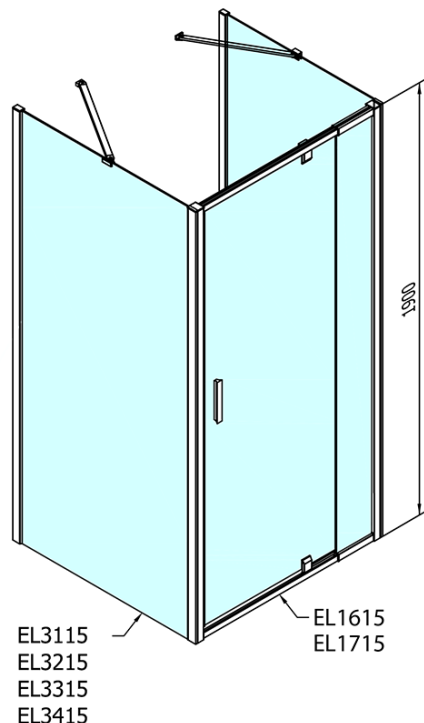

EASY screen three sides 900-1000x900mm, pivot doors, L/R variant, clear glass

Order code: EL1715EL3315EL3315

Basic information

Brand: Polysan

Series: EASY

Size

Width: 900 mm

Height: 1900 mm

Depth: 900 mm

Properties

Profile colour: Chrome - polished aluminum

Shape: 3-piece shower enclosures

Type of opening: Single pivot door

Opening direction: Versatile

Opening width: 560 mm

Glass colour: TRANSPARENT glass

Glass thickness: 6 mm

Properties: Framed design

Weight / Piece: 89.0 kg

Packaging: 5 Piece

Warranty: 2 years

EASY screen three sides 900-1000x900mm, pivot doors, L/R variant, clear glass

Technical sheet

	B
EL3115	680-700
EL3215	780-800
EL3315	880-900
EL3415	980-1000