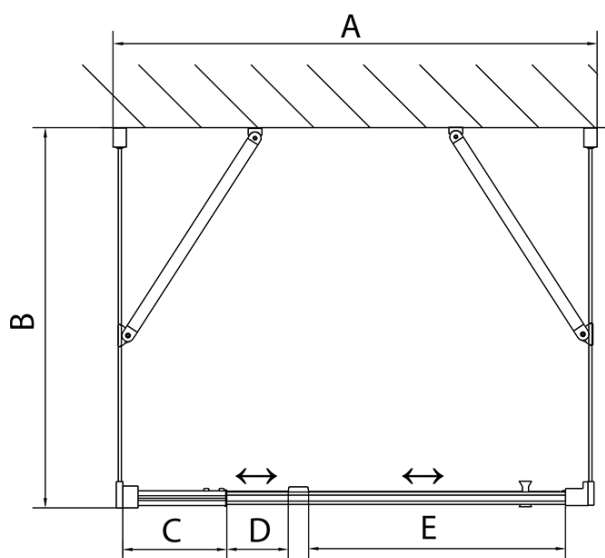

Depth: 900 mm

Properties

Profile colour: Chrome - polished aluminum

Shape: 3-piece shower enclosures

Type of opening: Single pivot door

Opening direction: Versatile

Opening width: 560 mm

Glass colour: TRANSPARENT glass

Glass thickness: 6 mm

Properties: Framed design

Weight / Piece: 89.0 kg

Packaging: 5 Piece

Warranty: 2 years

EASY screen three sides 900-1000x900mm, pivot doors, L/R variant, clear glass

Technical sheet

	B
EL3115	680-700
EL3215	780-800
EL3315	880-900
EL3415	980-1000