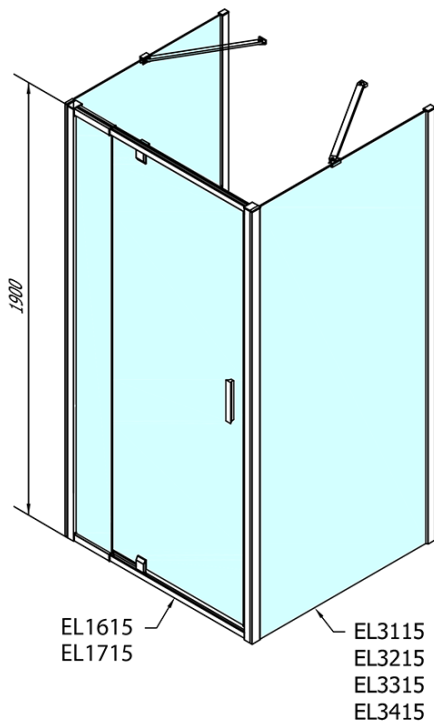

EASY screen three sides 900-1000x900mm, pivot doors, L/R variant, clear glass

Order code: EL1715EL3315EL3315

Basic information

Brand: Polysan

Series: EASY

Size

Width: 900 mm

Height: 1900 mm

Depth: 900 mm

Properties

Profile colour: Chrome - polished aluminum

Shape: 3-piece shower enclosures

Type of opening: Single pivot door

Opening direction: Versatile

Opening width: 560 mm

Glass colour: TRANSPARENT glass

Glass thickness: 6 mm

Properties: Framed design

Weight / Piece: 89.0 kg

Packaging: 5 Piece

Warranty: 2 years

EASY screen three sides 900-1000x900mm, pivot doors, L/R variant, clear glass

Technical sheet

	B
EL3115	680-700
EL3215	780-800
EL3315	880-900
EL3415	980-1000