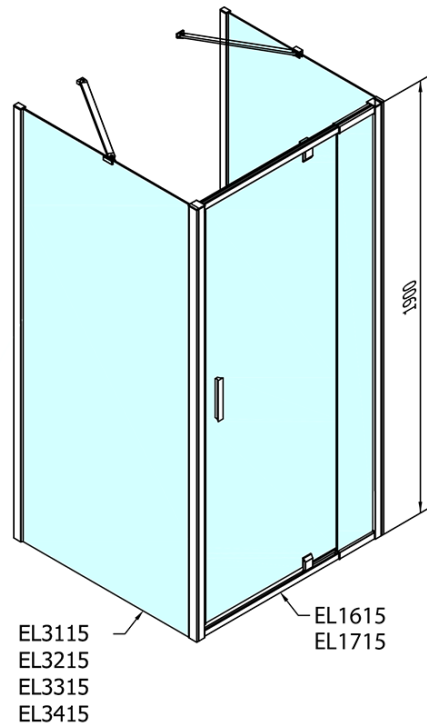

EASY screen three sides 900-1000x900mm, pivot doors, L/R variant, clear glass

Order code: EL1715EL3315EL3315

Basic information

Brand: Polysan
Series: EASY

Size

Width: 900 mm
Height: 1900 mm
Depth: 900 mm

Properties

Profile colour: Chrome - polished aluminum
Shape: 3-piece shower enclosures
Type of opening: Single pivot door
Opening direction: Versatile
Opening width: 560 mm
Glass colour: TRANSPARENT glass
Glass thickness: 6 mm
Properties: Framed design
Weight / Piece: 89.0 kg
Packaging: 5 Piece
Warranty: 2 years

EASY screen three sides 900-1000x900mm, pivot doors, L/R variant, clear glass

Technical sheet

	B
EL3115	680-700
EL3215	780-800
EL3315	880-900
EL3415	980-1000

	A	C	D	E
EL1615	775-915	204	120	500
EL1715	895-1035	264	120	560