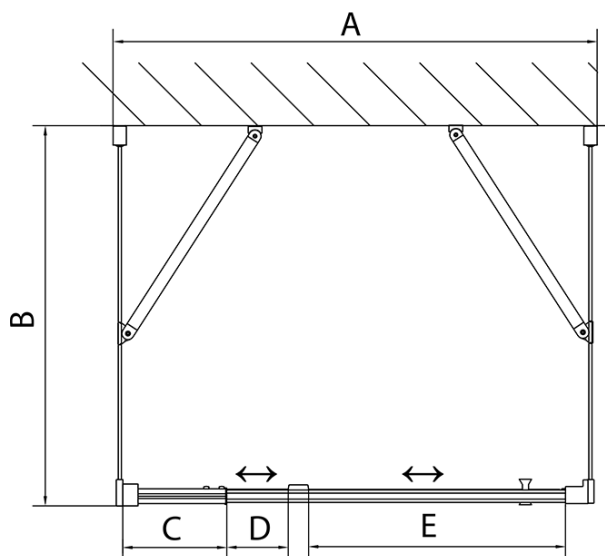

EASY screen three sides 900-1000x900mm, pivot doors, L/R variant, clear glass

Order code: EL1715EL3315EL3315

Basic information

Brand: Polysan
Series: EASY

Size

Width: 900 mm
Height: 1900 mm
Depth: 900 mm

Properties

Profile colour: Chrome - polished aluminum
Shape: 3-piece shower enclosures
Type of opening: Single pivot door
Opening direction: Versatile
Opening width: 560 mm
Glass colour: TRANSPARENT glass
Glass thickness: 6 mm
Properties: Framed design
Weight / Piece: 89.0 kg
Packaging: 5 Piece
Warranty: 2 years

EASY screen three sides 900-1000x900mm, pivot doors, L/R variant, clear glass

Technical sheet

	B
EL3115	680-700
EL3215	780-800
EL3315	880-900
EL3415	980-1000

	A	C	D	E
EL1615	775-915	204	120	500
EL1715	895-1035	264	120	560