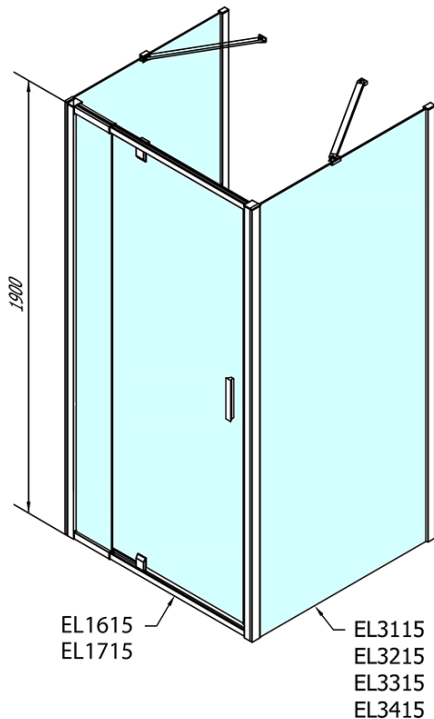

EASY screen three sides 900-1000x900mm, pivot doors, L/R variant, clear glass

Order code: EL1715EL3315EL3315

Basic information

Brand: Polysan
Series: EASY

Size

Width: 900 mm
Height: 1900 mm
Depth: 900 mm

Properties

Profile colour: Chrome - polished aluminum
Shape: 3-piece shower enclosures
Type of opening: Single pivot door
Opening direction: Versatile
Opening width: 560 mm
Glass colour: TRANSPARENT glass
Glass thickness: 6 mm
Properties: Framed design
Weight / Piece: 89.0 kg
Packaging: 5 Piece
Warranty: 2 years

EASY screen three sides 900-1000x900mm, pivot doors, L/R variant, clear glass

Technical sheet

	B
EL3115	680-700
EL3215	780-800
EL3315	880-900
EL3415	980-1000

	A	C	D	E
EL1615	775-915	204	120	500
EL1715	895-1035	264	120	560