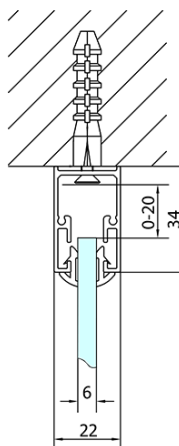

EASY screen three sides 900-1000x900mm, pivot doors, L/R variant, clear glass

Order code: EL1715EL3315EL3315

Basic information

Brand: Polysan
Series: EASY

Size

Width: 900 mm
Height: 1900 mm
Depth: 900 mm

Properties

Profile colour: Chrome - polished aluminum
Shape: 3-piece shower enclosures
Type of opening: Single pivot door
Opening direction: Versatile
Opening width: 560 mm
Glass colour: TRANSPARENT glass
Glass thickness: 6 mm
Properties: Framed design
Weight / Piece: 89.0 kg
Packaging: 5 Piece
Warranty: 2 years

EASY screen three sides 900-1000x900mm, pivot doors, L/R variant, clear glass

Technical sheet

	B
EL3115	680-700
EL3215	780-800
EL3315	880-900
EL3415	980-1000

	A	C	D	E
EL1615	775-915	204	120	500
EL1715	895-1035	264	120	560