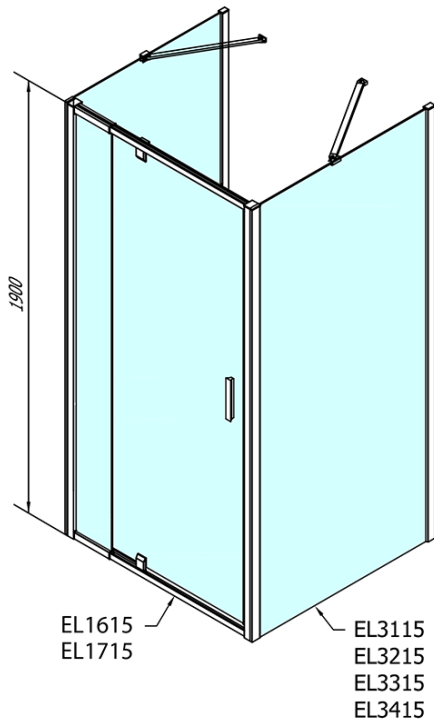

EASY screen three sides 900-1000x800mm, pivot doors, L/R variant, clear glass

Order code: EL1715EL3215EL3215

Basic information

Brand: Polysan
Series: EASY

Size

Width: 900 mm
Height: 1900 mm
Depth: 800 mm

Properties

Profile colour: Chrome - polished aluminum
Shape: 3-piece shower enclosures
Type of opening: Single pivot door
Opening direction: Versatile
Opening width: 560 mm
Glass colour: TRANSPARENT glass
Glass thickness: 6 mm
Properties: Framed design
Weight / Piece: 83.0 kg
Packaging: 5 Piece
Warranty: 2 years

EASY screen three sides 900-1000x800mm, pivot doors, L/R variant, clear glass

Technical sheet

	B
EL3115	680-700
EL3215	780-800
EL3315	880-900
EL3415	980-1000

	A	C	D	E
EL1615	775-915	204	120	500
EL1715	895-1035	264	120	560