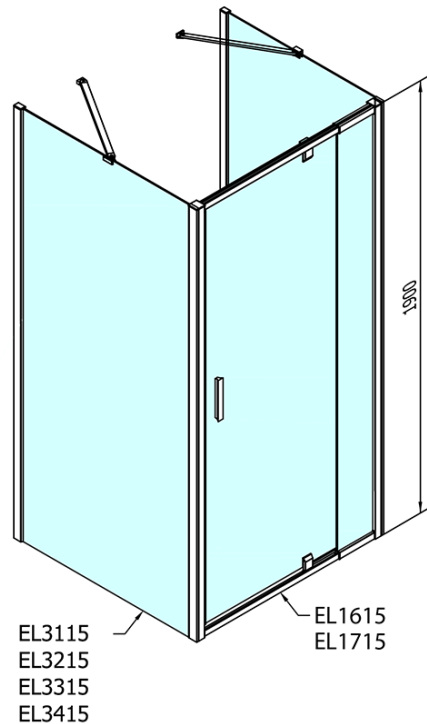

EASY screen three sides 900-1000x800mm, pivot doors, L/R variant, clear glass

Order code: EL1715EL3215EL3215

Basic information

Brand: Polysan
Series: EASY

Size

Width: 900 mm
Height: 1900 mm
Depth: 800 mm

Properties

Profile colour: Chrome - polished aluminum
Shape: 3-piece shower enclosures
Type of opening: Single pivot door
Opening direction: Versatile
Opening width: 560 mm
Glass colour: TRANSPARENT glass
Glass thickness: 6 mm
Properties: Framed design
Weight / Piece: 83.0 kg
Packaging: 5 Piece
Warranty: 2 years

EASY screen three sides 900-1000x800mm, pivot doors, L/R variant, clear glass

Technical sheet

	B
EL3115	680-700
EL3215	780-800
EL3315	880-900
EL3415	980-1000

	A	C	D	E
EL1615	775-915	204	120	500
EL1715	895-1035	264	120	560