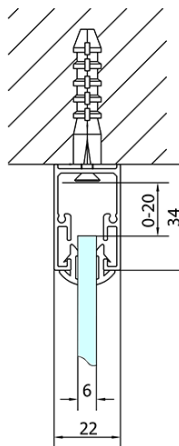

EASY screen three sides 900-1000x800mm, pivot doors, L/R variant, clear glass

Order code: EL1715EL3215EL3215

Basic information

Brand: Polysan
Series: EASY

Size

Width: 900 mm
Height: 1900 mm
Depth: 800 mm

Properties

Profile colour: Chrome - polished aluminum
Shape: 3-piece shower enclosures
Type of opening: Single pivot door
Opening direction: Versatile
Opening width: 560 mm
Glass colour: TRANSPARENT glass
Glass thickness: 6 mm
Properties: Framed design
Weight / Piece: 83.0 kg
Packaging: 5 Piece
Warranty: 2 years

EASY screen three sides 900-1000x800mm, pivot doors, L/R variant, clear glass

Technical sheet

	B
EL3115	680-700
EL3215	780-800
EL3315	880-900
EL3415	980-1000

	A	C	D	E
EL1615	775-915	204	120	500
EL1715	895-1035	264	120	560