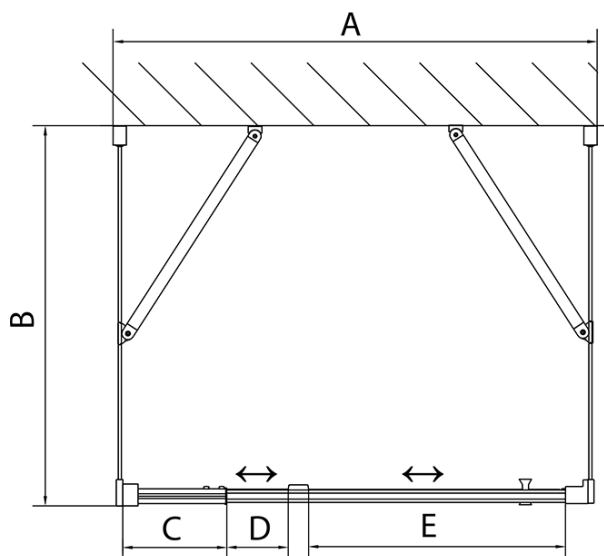

EASY screen three sides 900-1000x800mm, pivot doors, L/R variant, clear glass

Order code: EL1715EL3215EL3215

Basic information

Brand: Polysan
Series: EASY

Size

Width: 900 mm
Height: 1900 mm
Depth: 800 mm

Properties

Profile colour: Chrome - polished aluminum
Shape: 3-piece shower enclosures
Type of opening: Single pivot door
Opening direction: Versatile
Opening width: 560 mm
Glass colour: TRANSPARENT glass
Glass thickness: 6 mm
Properties: Framed design
Weight / Piece: 83.0 kg
Packaging: 5 Piece
Warranty: 2 years

EASY screen three sides 900-1000x800mm, pivot doors, L/R variant, clear glass

Technical sheet

	B
EL3115	680-700
EL3215	780-800
EL3315	880-900
EL3415	980-1000

	A	C	D	E
EL1615	775-915	204	120	500
EL1715	895-1035	264	120	560