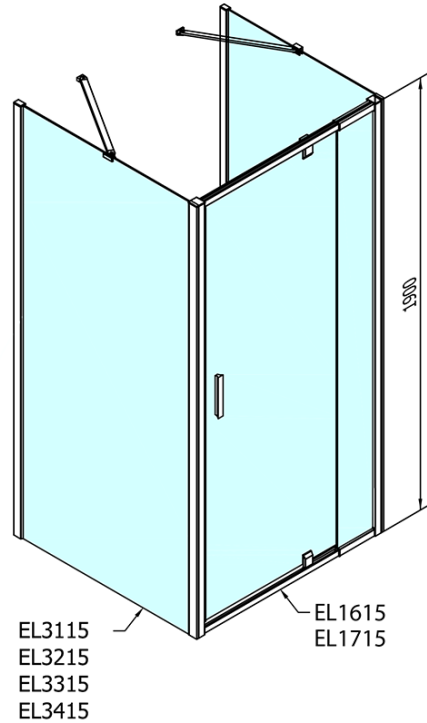

EASY screen three sides 900-1000x700mm, pivot doors, L/R variant, clear glass

Order code: EL1715EL3115EL3115

Basic information

Brand: Polysan

Series: EASY

Size

Width: 900 mm

Height: 1900 mm

Depth: 700 mm

Properties

Profile colour: Chrome - polished aluminum

Shape: 3-piece shower enclosures

Type of opening: Single pivot door

Opening direction: Versatile

Opening width: 560 mm

Glass colour: TRANSPARENT glass

Glass thickness: 6 mm

Properties: Framed design

Weight / Piece: 77.0 kg

Packaging: 5 Piece

Warranty: 2 years

EASY screen three sides 900-1000x700mm, pivot doors, L/R variant, clear glass

Technical sheet

	B
EL3115	680-700
EL3215	780-800
EL3315	880-900
EL3415	980-1000