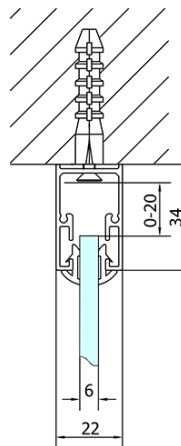

EASY screen three sides 900-1000x700mm, pivot doors, L/R variant, clear glass

Order code: EL1715EL3115EL3115

Basic information

Brand: Polysan

Series: EASY

Size

Width: 900 mm

Height: 1900 mm

Depth: 700 mm

Properties

Profile colour: Chrome - polished aluminum

Shape: 3-piece shower enclosures

Type of opening: Single pivot door

Opening direction: Versatile

Opening width: 560 mm

Glass colour: TRANSPARENT glass

Glass thickness: 6 mm

Properties: Framed design

Weight / Piece: 77.0 kg

Packaging: 5 Piece

Warranty: 2 years

EASY screen three sides 900-1000x700mm, pivot doors, L/R variant, clear glass

Technical sheet

	B
EL3115	680-700
EL3215	780-800
EL3315	880-900
EL3415	980-1000

	A	C	D	E
EL1615	775-915	204	120	500
EL1715	895-1035	264	120	560