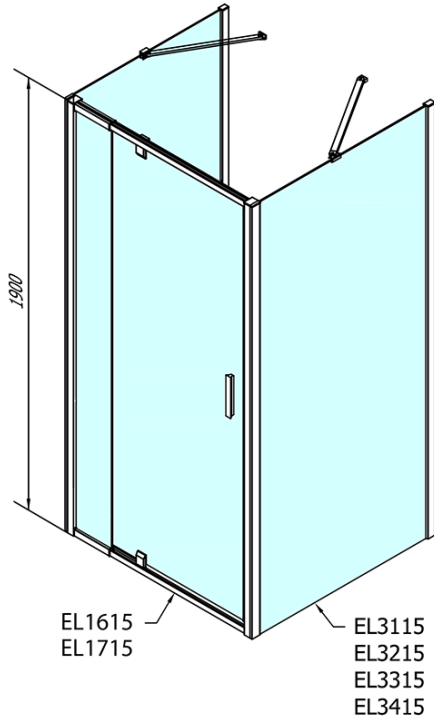

EASY screen three sides 900-1000x700mm, pivot doors, L/R variant, clear glass

Order code: EL1715EL3115EL3115

Basic information

Brand: Polysan

Series: EASY

Size

Width: 900 mm

Height: 1900 mm

Depth: 700 mm

Properties

Profile colour: Chrome - polished aluminum

Shape: 3-piece shower enclosures

Type of opening: Single pivot door

Opening direction: Versatile

Opening width: 560 mm

Glass colour: TRANSPARENT glass

Glass thickness: 6 mm

Properties: Framed design

Weight / Piece: 77.0 kg

Packaging: 5 Piece

Warranty: 2 years

EASY screen three sides 900-1000x700mm, pivot doors, L/R variant, clear glass

Technical sheet

	B
EL3115	680-700
EL3215	780-800
EL3315	880-900
EL3415	980-1000