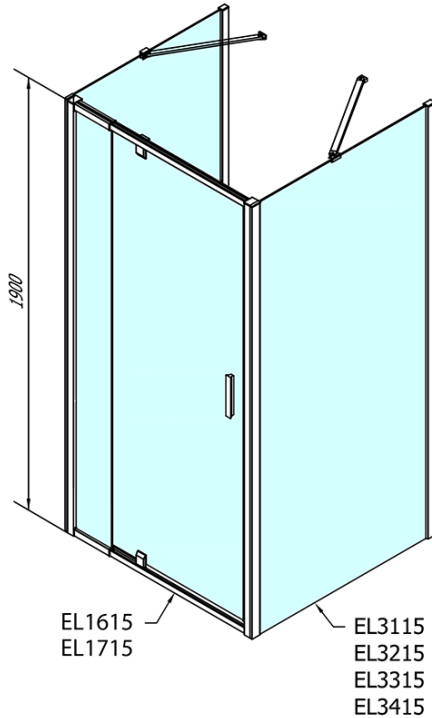

EASY screen three sides 900-1000x700mm, pivot doors, L/R variant, clear glass

Order code: EL1715EL3115EL3115

Basic information

Brand: Polysan

Series: EASY

Size

Width: 900 mm

Height: 1900 mm

Depth: 700 mm

Properties

Profile colour: Chrome - polished aluminum

Shape: 3-piece shower enclosures

Type of opening: Single pivot door

Opening direction: Versatile

Opening width: 560 mm

Glass colour: TRANSPARENT glass

Glass thickness: 6 mm

Properties: Framed design

Weight / Piece: 77.0 kg

Packaging: 5 Piece

Warranty: 2 years

EASY screen three sides 900-1000x700mm, pivot doors, L/R variant, clear glass

Technical sheet

	B
EL3115	680-700
EL3215	780-800
EL3315	880-900
EL3415	980-1000

	A	C	D	E
EL1615	775-915	204	120	500
EL1715	895-1035	264	120	560