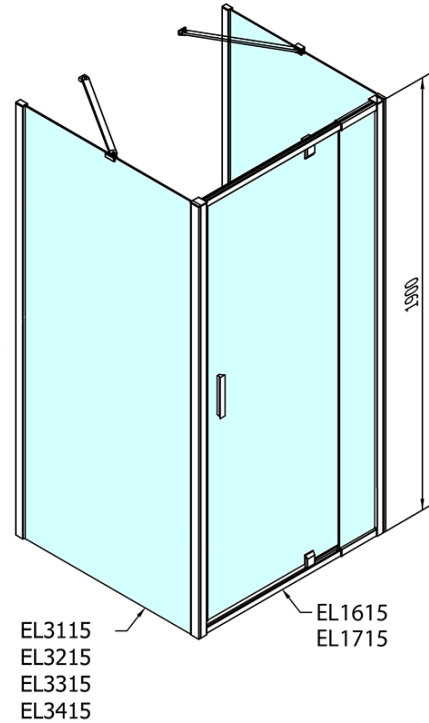

EASY screen three sides 900-1000x700mm, pivot doors, L/R variant, clear glass

Order code: EL1715EL3115EL3115

Basic information

Brand: Polysan

Series: EASY

Size

Width: 900 mm

Height: 1900 mm

Depth: 700 mm

Properties

Profile colour: Chrome - polished aluminum

Shape: 3-piece shower enclosures

Type of opening: Single pivot door

Opening direction: Versatile

Opening width: 560 mm

Glass colour: TRANSPARENT glass

Glass thickness: 6 mm

Properties: Framed design

Weight / Piece: 77.0 kg

Packaging: 5 Piece

Warranty: 2 years

EASY screen three sides 900-1000x700mm, pivot doors, L/R variant, clear glass

Technical sheet

	B
EL3115	680-700
EL3215	780-800
EL3315	880-900
EL3415	980-1000