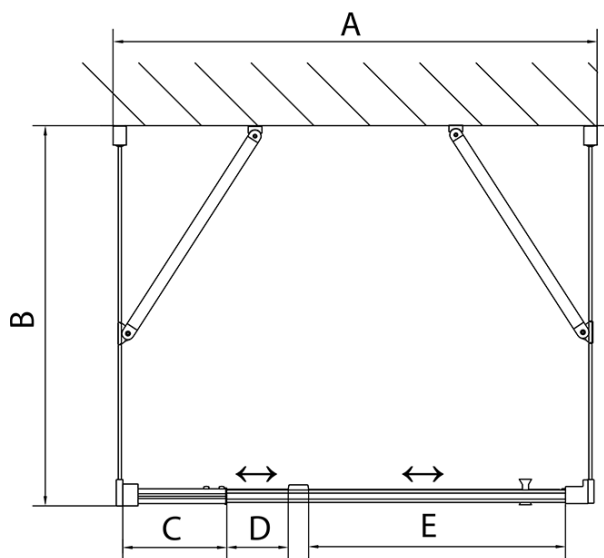

Depth: 700 mm

Properties

Profile colour: Chrome - polished aluminum

Shape: 3-piece shower enclosures

Type of opening: Single pivot door

Opening direction: Versatile

Opening width: 560 mm

Glass colour: TRANSPARENT glass

Glass thickness: 6 mm

Properties: Framed design

Weight / Piece: 77.0 kg

Packaging: 5 Piece

Warranty: 2 years

EASY screen three sides 900-1000x700mm, pivot doors, L/R variant, clear glass

Technical sheet

	B
EL3115	680-700
EL3215	780-800
EL3315	880-900
EL3415	980-1000