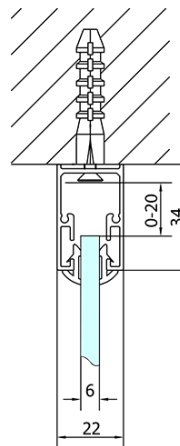

EASY screen three sides 900-1000x700mm, pivot doors, L/R variant, clear glass

Order code: EL1715EL3115EL3115

Basic information

Brand: Polysan

Series: EASY

Size

Width: 900 mm

Height: 1900 mm

Depth: 700 mm

Properties

Profile colour: Chrome - polished aluminum

Shape: 3-piece shower enclosures

Type of opening: Single pivot door

Opening direction: Versatile

Opening width: 560 mm

Glass colour: TRANSPARENT glass

Glass thickness: 6 mm

Properties: Framed design

Weight / Piece: 77.0 kg

Packaging: 5 Piece

Warranty: 2 years

EASY screen three sides 900-1000x700mm, pivot doors, L/R variant, clear glass

Technical sheet

	B
EL3115	680-700
EL3215	780-800
EL3315	880-900
EL3415	980-1000

	A	C	D	E
EL1615	775-915	204	120	500
EL1715	895-1035	264	120	560