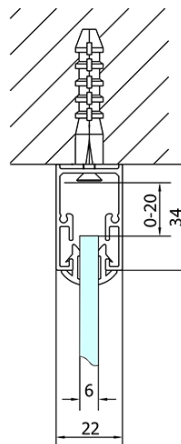

EASY screen three sides 800-900x1000mm, pivot doors, L/R variant, clear glass

Order code: EL1615EL3415EL3415

Basic information

Brand: Polysan
Series: EASY

Size

Width: 800 mm
Height: 1900 mm
Depth: 1000 mm

Properties

Profile colour: Chrome - polished aluminum
Shape: 3-piece shower enclosures
Type of opening: Single pivot door
Opening direction: Versatile
Opening width: 500 mm
Glass colour: TRANSPARENT glass
Glass thickness: 6 mm
Properties: Framed design
Weight / Piece: 92.0 kg
Packaging: 5 Piece
Warranty: 2 years

EASY screen three sides 800-900x1000mm, pivot doors, L/R variant, clear glass

Technical sheet

	B
EL3115	680-700
EL3215	780-800
EL3315	880-900
EL3415	980-1000

	A	C	D	E
EL1615	775-915	204	120	500
EL1715	895-1035	264	120	560