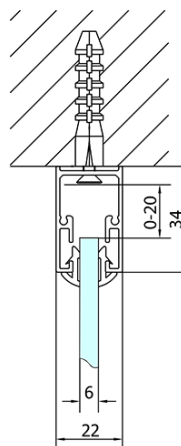

EASY screen three sides 800-900x1000mm, pivot doors, L/R variant, clear glass

Order code: EL1615EL3415EL3415

Basic information

Brand: Polysan
Series: EASY

Size

Width: 800 mm
Height: 1900 mm
Depth: 1000 mm

Properties

Profile colour: Chrome - polished aluminum
Shape: 3-piece shower enclosures
Type of opening: Single pivot door
Opening direction: Versatile
Opening width: 500 mm
Glass colour: TRANSPARENT glass
Glass thickness: 6 mm
Properties: Framed design
Weight / Piece: 92.0 kg
Packaging: 5 Piece
Warranty: 2 years

EASY screen three sides 800-900x1000mm, pivot doors, L/R variant, clear glass

Technical sheet

	B
EL3115	680-700
EL3215	780-800
EL3315	880-900
EL3415	980-1000

	A	C	D	E
EL1615	775-915	204	120	500
EL1715	895-1035	264	120	560