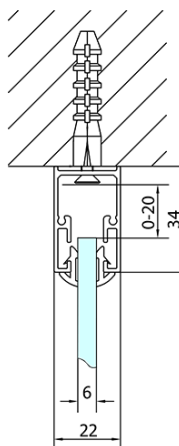

EASY screen three sides 800-900x1000mm, pivot doors, L/R variant, clear glass

Order code: EL1615EL3415EL3415

Basic information

Brand: Polysan
Series: EASY

Size

Width: 800 mm
Height: 1900 mm
Depth: 1000 mm

Properties

Profile colour: Chrome - polished aluminum
Shape: 3-piece shower enclosures
Type of opening: Single pivot door
Opening direction: Versatile
Opening width: 500 mm
Glass colour: TRANSPARENT glass
Glass thickness: 6 mm
Properties: Framed design
Weight / Piece: 92.0 kg
Packaging: 5 Piece
Warranty: 2 years

EASY screen three sides 800-900x1000mm, pivot doors, L/R variant, clear glass

Technical sheet

	B
EL3115	680-700
EL3215	780-800
EL3315	880-900
EL3415	980-1000

	A	C	D	E
EL1615	775-915	204	120	500
EL1715	895-1035	264	120	560