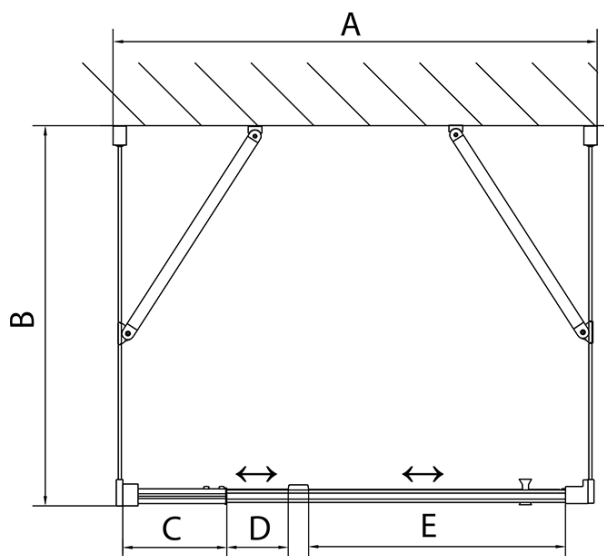

EASY screen three sides 800-900x1000mm, pivot doors, L/R variant, clear glass

Order code: EL1615EL3415EL3415

Basic information

Brand: Polysan
Series: EASY

Size

Width: 800 mm
Height: 1900 mm
Depth: 1000 mm

Properties

Profile colour: Chrome - polished aluminum
Shape: 3-piece shower enclosures
Type of opening: Single pivot door
Opening direction: Versatile
Opening width: 500 mm
Glass colour: TRANSPARENT glass
Glass thickness: 6 mm
Properties: Framed design
Weight / Piece: 92.0 kg
Packaging: 5 Piece
Warranty: 2 years

EASY screen three sides 800-900x1000mm, pivot doors, L/R variant, clear glass

Technical sheet

	B
EL3115	680-700
EL3215	780-800
EL3315	880-900
EL3415	980-1000

	A	C	D	E
EL1615	775-915	204	120	500
EL1715	895-1035	264	120	560