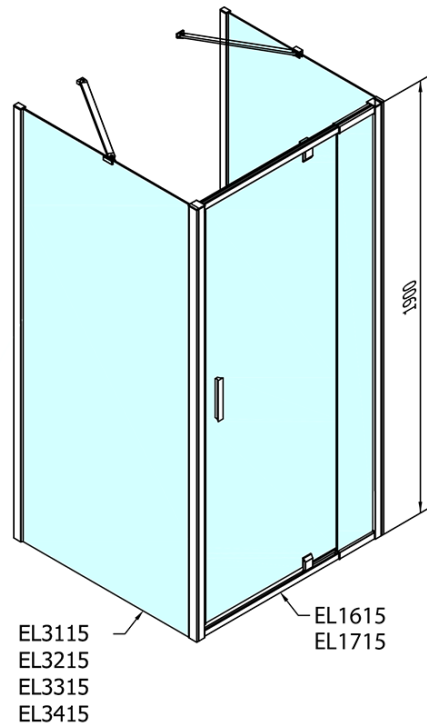

EASY screen three sides 800-900x1000mm, pivot doors, L/R variant, clear glass

Order code: EL1615EL3415EL3415

Basic information

Brand: Polysan
Series: EASY

Size

Width: 800 mm
Height: 1900 mm
Depth: 1000 mm

Properties

Profile colour: Chrome - polished aluminum
Shape: 3-piece shower enclosures
Type of opening: Single pivot door
Opening direction: Versatile
Opening width: 500 mm
Glass colour: TRANSPARENT glass
Glass thickness: 6 mm
Properties: Framed design
Weight / Piece: 92.0 kg
Packaging: 5 Piece
Warranty: 2 years

EASY screen three sides 800-900x1000mm, pivot doors, L/R variant, clear glass

Technical sheet

	B
EL3115	680-700
EL3215	780-800
EL3315	880-900
EL3415	980-1000

	A	C	D	E
EL1615	775-915	204	120	500
EL1715	895-1035	264	120	560