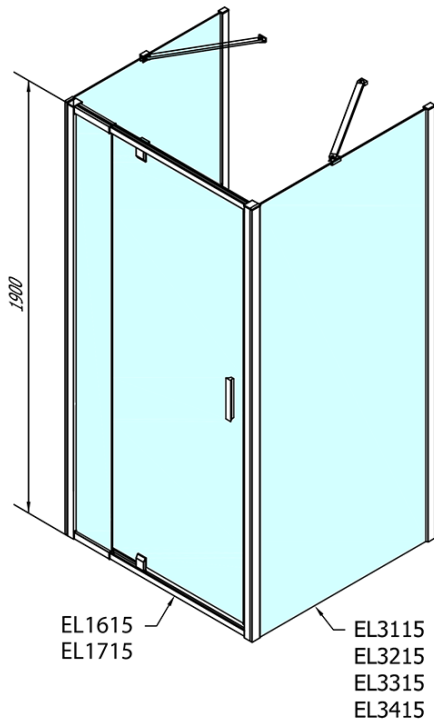

EASY screen three sides 800-900x1000mm, pivot doors, L/R variant, clear glass

Order code: EL1615EL3415EL3415

Basic information

Brand: Polysan
Series: EASY

Size

Width: 800 mm
Height: 1900 mm
Depth: 1000 mm

Properties

Profile colour: Chrome - polished aluminum
Shape: 3-piece shower enclosures
Type of opening: Single pivot door
Opening direction: Versatile
Opening width: 500 mm
Glass colour: TRANSPARENT glass
Glass thickness: 6 mm
Properties: Framed design
Weight / Piece: 92.0 kg
Packaging: 5 Piece
Warranty: 2 years

EASY screen three sides 800-900x1000mm, pivot doors, L/R variant, clear glass

Technical sheet

	B
EL3115	680-700
EL3215	780-800
EL3315	880-900
EL3415	980-1000

	A	C	D	E
EL1615	775-915	204	120	500
EL1715	895-1035	264	120	560