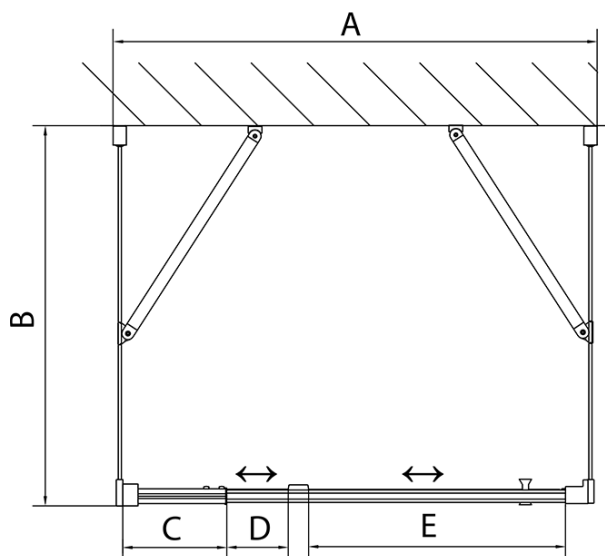

EASY screen three sides 800-900x1000mm, pivot doors, L/R variant, clear glass

Order code: EL1615EL3415EL3415

Basic information

Brand: Polysan
Series: EASY

Size

Width: 800 mm
Height: 1900 mm
Depth: 1000 mm

Properties

Profile colour: Chrome - polished aluminum
Shape: 3-piece shower enclosures
Type of opening: Single pivot door
Opening direction: Versatile
Opening width: 500 mm
Glass colour: TRANSPARENT glass
Glass thickness: 6 mm
Properties: Framed design
Weight / Piece: 92.0 kg
Packaging: 5 Piece
Warranty: 2 years

EASY screen three sides 800-900x1000mm, pivot doors, L/R variant, clear glass

Technical sheet

	B
EL3115	680-700
EL3215	780-800
EL3315	880-900
EL3415	980-1000

	A	C	D	E
EL1615	775-915	204	120	500
EL1715	895-1035	264	120	560