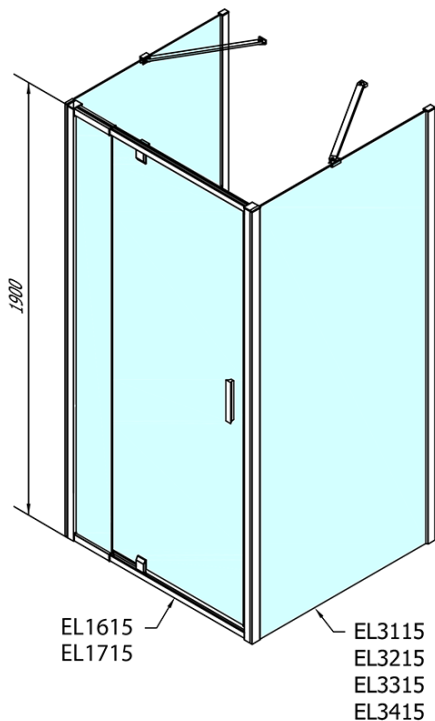

EASY screen three sides 800-900x900mm, pivot doors, L/R variant, clear glass

Order code: EL1615EL3315EL3315

Basic information

Brand: Polysan

Series: EASY

Size

Width: 800 mm

Height: 1900 mm

Depth: 900 mm

Properties

Profile colour: Chrome - polished aluminum

Shape: 3-piece shower enclosures

Type of opening: Single pivot door

Opening direction: Versatile

Opening width: 500 mm

Glass colour: TRANSPARENT glass

Glass thickness: 6 mm

Properties: Framed design

Weight / Piece: 86.0 kg

Packaging: 5 Piece

Warranty: 2 years

EASY screen three sides 800-900x900mm, pivot doors, L/R variant, clear glass

Technical sheet

	B
EL3115	680-700
EL3215	780-800
EL3315	880-900
EL3415	980-1000

	A	C	D	E
EL1615	775-915	204	120	500
EL1715	895-1035	264	120	560