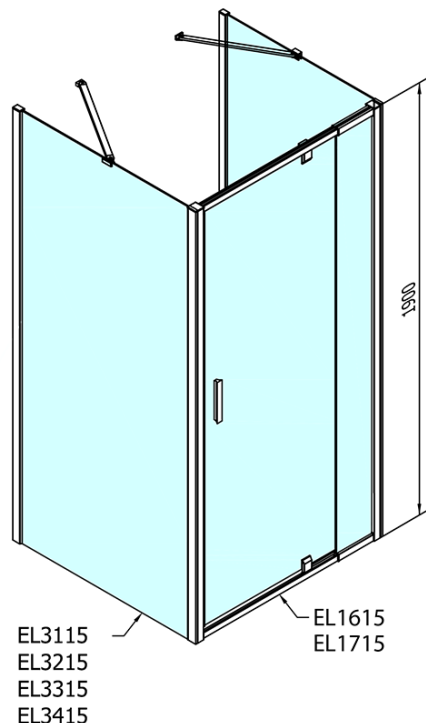

EASY screen three sides 800-900x900mm, pivot doors, L/R variant, clear glass

Order code: EL1615EL3315EL3315

Basic information

Brand: Polysan

Series: EASY

Size

Width: 800 mm

Height: 1900 mm

Depth: 900 mm

Properties

Profile colour: Chrome - polished aluminum

Shape: 3-piece shower enclosures

Type of opening: Single pivot door

Opening direction: Versatile

Opening width: 500 mm

Glass colour: TRANSPARENT glass

Glass thickness: 6 mm

Properties: Framed design

Weight / Piece: 86.0 kg

Packaging: 5 Piece

Warranty: 2 years

EASY screen three sides 800-900x900mm, pivot doors, L/R variant, clear glass

Technical sheet

	B
EL3115	680-700
EL3215	780-800
EL3315	880-900
EL3415	980-1000