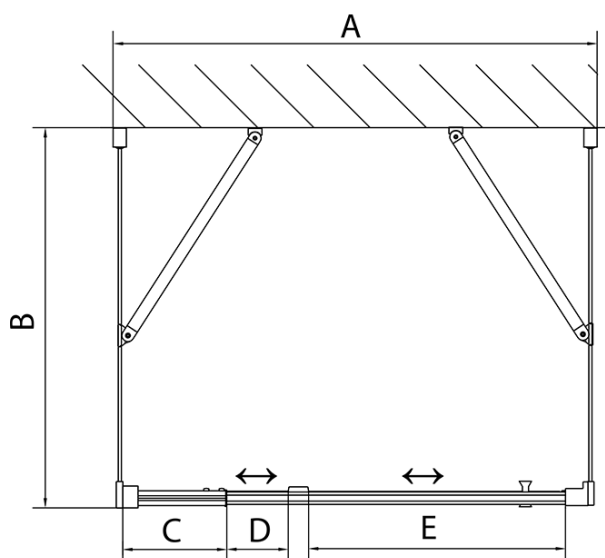

EASY screen three sides 800-900x900mm, pivot doors, L/R variant, clear glass

Order code: EL1615EL3315EL3315

Basic information

Brand: Polysan
Series: EASY

Size

Width: 800 mm
Height: 1900 mm
Depth: 900 mm

Properties

Profile colour: Chrome - polished aluminum
Shape: 3-piece shower enclosures
Type of opening: Single pivot door
Opening direction: Versatile
Opening width: 500 mm
Glass colour: TRANSPARENT glass
Glass thickness: 6 mm
Properties: Framed design
Weight / Piece: 86.0 kg
Packaging: 5 Piece
Warranty: 2 years

EASY screen three sides 800-900x900mm, pivot doors, L/R variant, clear glass

Technical sheet

	B
EL3115	680-700
EL3215	780-800
EL3315	880-900
EL3415	980-1000

	A	C	D	E
EL1615	775-915	204	120	500
EL1715	895-1035	264	120	560