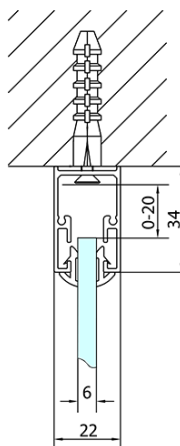

EASY screen three sides 800-900x900mm, pivot doors, L/R variant, clear glass

Order code: EL1615EL3315EL3315

Basic information

Brand: Polysan
Series: EASY

Size

Width: 800 mm
Height: 1900 mm
Depth: 900 mm

Properties

Profile colour: Chrome - polished aluminum
Shape: 3-piece shower enclosures
Type of opening: Single pivot door
Opening direction: Versatile
Opening width: 500 mm
Glass colour: TRANSPARENT glass
Glass thickness: 6 mm
Properties: Framed design
Weight / Piece: 86.0 kg
Packaging: 5 Piece
Warranty: 2 years

EASY screen three sides 800-900x900mm, pivot doors, L/R variant, clear glass

Technical sheet

	B
EL3115	680-700
EL3215	780-800
EL3315	880-900
EL3415	980-1000

	A	C	D	E
EL1615	775-915	204	120	500
EL1715	895-1035	264	120	560