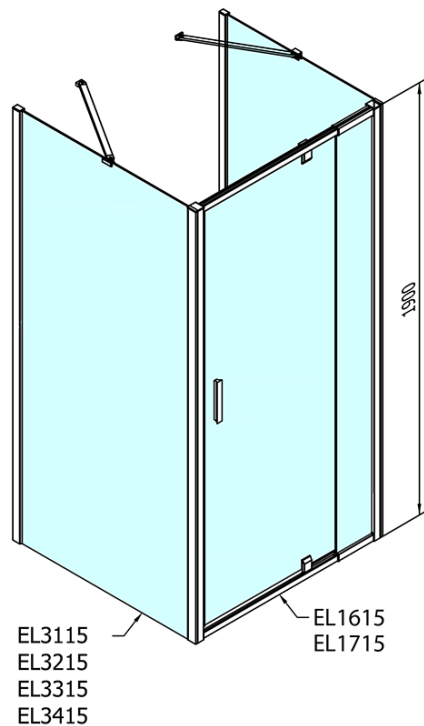

EASY screen three sides 800-900x900mm, pivot doors, L/R variant, clear glass

Order code: EL1615EL3315EL3315

Basic information

Brand: Polysan
Series: EASY

Size

Width: 800 mm
Height: 1900 mm
Depth: 900 mm

Properties

Profile colour: Chrome - polished aluminum
Shape: 3-piece shower enclosures
Type of opening: Single pivot door
Opening direction: Versatile
Opening width: 500 mm
Glass colour: TRANSPARENT glass
Glass thickness: 6 mm
Properties: Framed design
Weight / Piece: 86.0 kg
Packaging: 5 Piece
Warranty: 2 years

EASY screen three sides 800-900x900mm, pivot doors, L/R variant, clear glass

Technical sheet

	B
EL3115	680-700
EL3215	780-800
EL3315	880-900
EL3415	980-1000

	A	C	D	E
EL1615	775-915	204	120	500
EL1715	895-1035	264	120	560