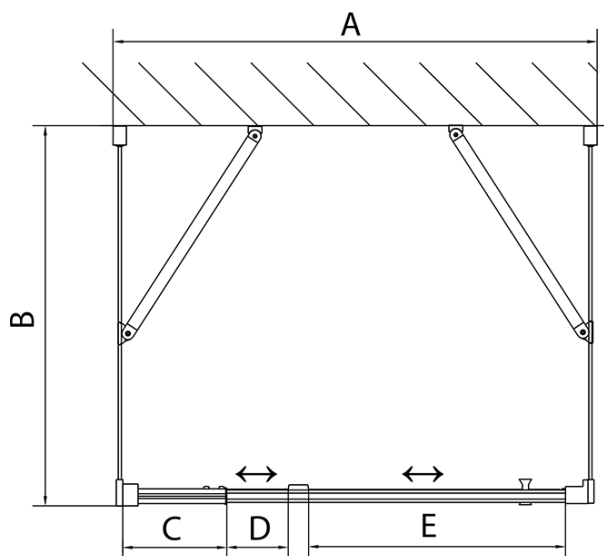

Depth: 700 mm

Properties

Profile colour: Chrome - polished aluminum

Shape: 3-piece shower enclosures

Type of opening: Single pivot door

Opening direction: Versatile

Opening width: 500 mm

Glass colour: TRANSPARENT glass

Glass thickness: 6 mm

Properties: Framed design

Weight / Piece: 74.0 kg

Packaging: 5 Piece

Warranty: 2 years

EASY screen three sides 800-900x700mm, pivot doors, L/R variant, clear glass

Technical sheet

	B
EL3115	680-700
EL3215	780-800
EL3315	880-900
EL3415	980-1000