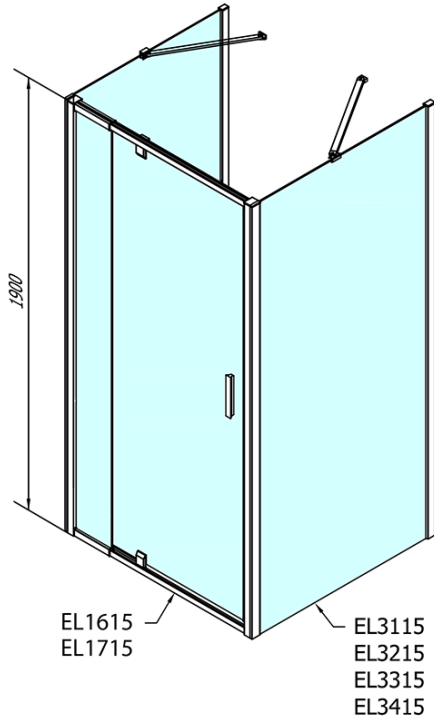

EASY screen three sides 800-900x700mm, pivot doors, L/R variant, clear glass

Order code: EL1615EL3115EL3115

Basic information

Brand: Polysan

Series: EASY

Size

Width: 800 mm

Height: 1900 mm

Depth: 700 mm

Properties

Profile colour: Chrome - polished aluminum

Shape: 3-piece shower enclosures

Type of opening: Single pivot door

Opening direction: Versatile

Opening width: 500 mm

Glass colour: TRANSPARENT glass

Glass thickness: 6 mm

Properties: Framed design

Weight / Piece: 74.0 kg

Packaging: 5 Piece

Warranty: 2 years

EASY screen three sides 800-900x700mm, pivot doors, L/R variant, clear glass

Technical sheet

	B
EL3115	680-700
EL3215	780-800
EL3315	880-900
EL3415	980-1000