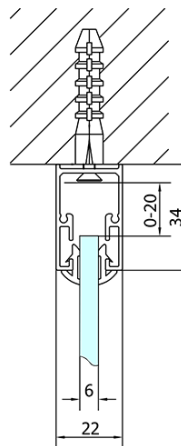

EASY screen three sides 800-900x700mm, pivot doors, L/R variant, clear glass

Order code: EL1615EL3115EL3115

Basic information

Brand: Polysan

Series: EASY

Size

Width: 800 mm

Height: 1900 mm

Depth: 700 mm

Properties

Profile colour: Chrome - polished aluminum

Shape: 3-piece shower enclosures

Type of opening: Single pivot door

Opening direction: Versatile

Opening width: 500 mm

Glass colour: TRANSPARENT glass

Glass thickness: 6 mm

Properties: Framed design

Weight / Piece: 74.0 kg

Packaging: 5 Piece

Warranty: 2 years

EASY screen three sides 800-900x700mm, pivot doors, L/R variant, clear glass

Technical sheet

	B
EL3115	680-700
EL3215	780-800
EL3315	880-900
EL3415	980-1000

	A	C	D	E
EL1615	775-915	204	120	500
EL1715	895-1035	264	120	560