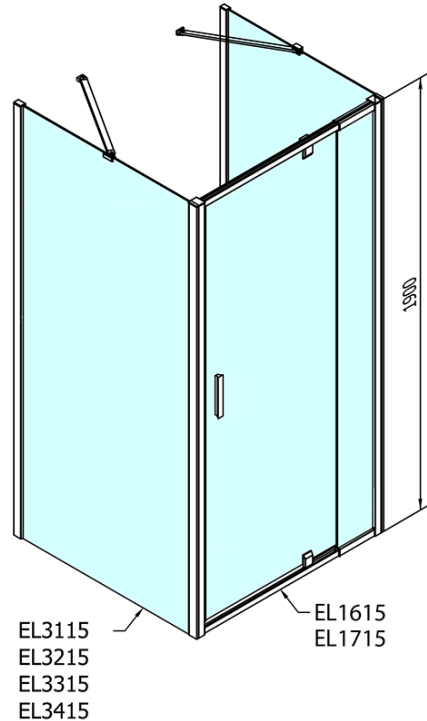

EASY screen three sides 800-900x700mm, pivot doors, L/R variant, clear glass

Order code: EL1615EL3115EL3115

Basic information

Brand: Polysan

Series: EASY

Size

Width: 800 mm

Height: 1900 mm

Depth: 700 mm

Properties

Profile colour: Chrome - polished aluminum

Shape: 3-piece shower enclosures

Type of opening: Single pivot door

Opening direction: Versatile

Opening width: 500 mm

Glass colour: TRANSPARENT glass

Glass thickness: 6 mm

Properties: Framed design

Weight / Piece: 74.0 kg

Packaging: 5 Piece

Warranty: 2 years

EASY screen three sides 800-900x700mm, pivot doors, L/R variant, clear glass

Technical sheet

	B
EL3115	680-700
EL3215	780-800
EL3315	880-900
EL3415	980-1000