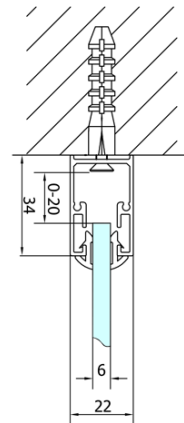

EASY screen three sides 1000x1000mm, folding doors, L/R variant, clear glass

Order code: EL1910EL3415EL3415

Basic information

Brand: Polysan
Series: EASY

Size

Width: 1000 mm
Height: 1900 mm
Depth: 1000 mm

Properties

Profile colour: Chrome - polished aluminum
Shape: 3-piece shower enclosures
Type of opening: Folding door
Opening direction: Versatile
Opening width: 625 mm
Glass colour: TRANSPARENT glass
Glass thickness: 6 mm
Properties: Framed design
Weight / Piece: 95.0 kg
Packaging: 5 Piece
Warranty: 2 years

EASY screen three sides 1000x1000mm, folding doors, L/R variant, clear glass

Technical sheet

Type	EL1970	EL1980	EL1990	EL1910
B	686~726	786~826	886~926	986~1026
C	390	480	550	625