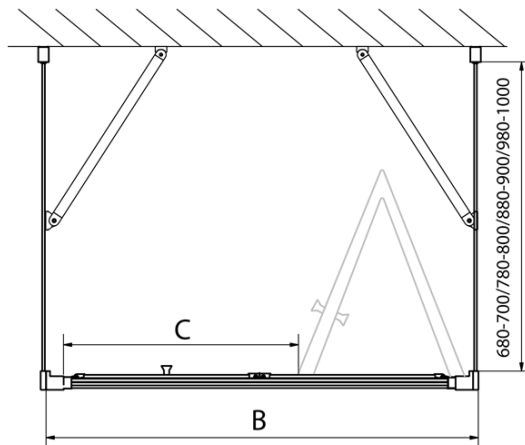

EASY screen three sides 1000x1000mm, folding doors, L/R variant, clear glass

Order code: EL1910EL3415EL3415

Basic information

Brand: Polysan
Series: EASY

Size

Width: 1000 mm
Height: 1900 mm
Depth: 1000 mm

Properties

Profile colour: Chrome - polished aluminum
Shape: 3-piece shower enclosures
Type of opening: Folding door
Opening direction: Versatile
Opening width: 625 mm
Glass colour: TRANSPARENT glass
Glass thickness: 6 mm
Properties: Framed design
Weight / Piece: 95.0 kg
Packaging: 5 Piece
Warranty: 2 years

EASY screen three sides 1000x1000mm, folding doors, L/R variant, clear glass

Technical sheet

Type	EL1970	EL1980	EL1990	EL1910
B	686~726	786~826	886~926	986~1026
C	390	480	550	625