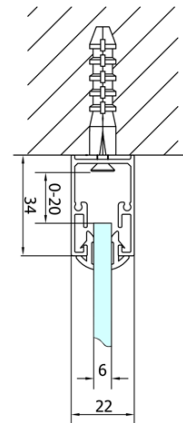

EASY screen three sides 1000x1000mm, folding doors, L/R variant, clear glass

Order code: EL1910EL3415EL3415

Basic information

Brand: Polysan
Series: EASY

Size

Width: 1000 mm
Height: 1900 mm
Depth: 1000 mm

Properties

Profile colour: Chrome - polished aluminum
Shape: 3-piece shower enclosures
Type of opening: Folding door
Opening direction: Versatile
Opening width: 625 mm
Glass colour: TRANSPARENT glass
Glass thickness: 6 mm
Properties: Framed design
Weight / Piece: 95.0 kg
Packaging: 5 Piece
Warranty: 2 years

EASY screen three sides 1000x1000mm, folding doors, L/R variant, clear glass

Technical sheet

Type	EL1970	EL1980	EL1990	EL1910
B	686~726	786~826	886~926	986~1026
C	390	480	550	625