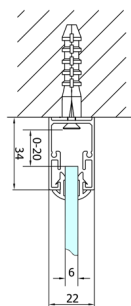

**EASY screen three sides 1000x1000mm, folding doors, L/R variant, clear glass**

**Order code:** EL1910EL3415EL3415

**Size**

Width: 1000 mm

Height: 1900 mm

Depth: 1000 mm

**Properties**

Warranty: 2 years

**Technical sheet**

Type	EL1970	EL1980	EL1990	EL1910
B	686-726	786-826	886-926	986-1026
C	390	480	550	625