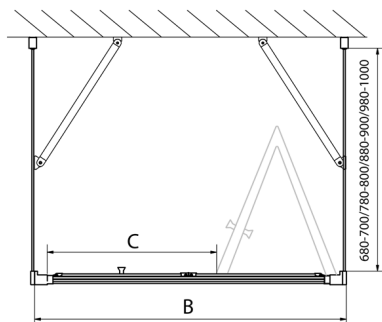

**EASY screen three sides 1000x1000mm, folding doors, L/R variant, clear glass**

**Order code:** EL1910EL3415EL3415

**Size**

Width: 1000 mm

Height: 1900 mm

Depth: 1000 mm

**Properties**

Warranty: 2 years

**Technical sheet**

Type	EL1970	EL1980	EL1990	EL1910
B	686-726	786-826	886-926	986-1026
C	390	480	550	625