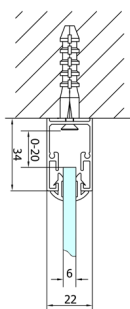

EASY screen three sides 1000x900mm, folding doors, L/R variant, clear glass

Order code: EL1910EL3315EL3315

Size

Width: 1000 mm
 Height: 1900 mm
 Depth: 900 mm

Properties

Warranty: 2 years

Technical sheet

Type	EL1970	EL1980	EL1990	EL1910
B	686-726	786-826	886-926	986-1026
C	390	480	550	625