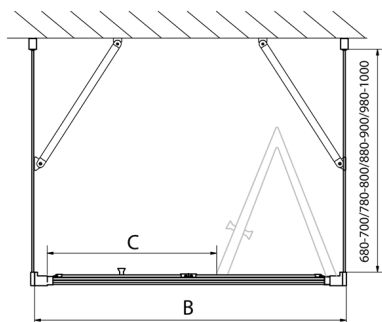

EASY screen three sides 1000x900mm, folding doors, L/R variant, clear glass

Order code: EL1910EL3315EL3315

Size

Width: 1000 mm
 Height: 1900 mm
 Depth: 900 mm

Properties

Warranty: 2 years

Technical sheet

Type	EL1970	EL1980	EL1990	EL1910
B	686-726	786-826	886-926	986-1026
C	390	480	550	625