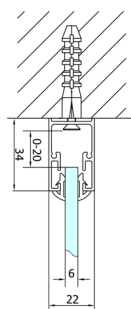

EASY screen three sides 1000x800mm, folding doors, L/R variant, clear glass

Order code: EL1910EL3215EL3215

Size

Width: 1000 mm
 Height: 1900 mm
 Depth: 800 mm

Properties

Warranty: 2 years

Technical sheet

Type	EL1970	EL1980	EL1990	EL1910
B	686-726	786-826	886-926	986-1026
C	390	480	550	625