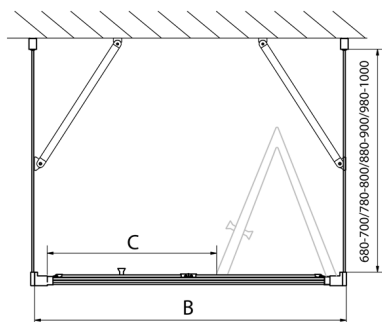

EASY screen three sides 1000x800mm, folding doors, L/R variant, clear glass

Order code: EL1910EL3215EL3215

Size

Width: 1000 mm
 Height: 1900 mm
 Depth: 800 mm

Properties

Warranty: 2 years

Technical sheet

Type	EL1970	EL1980	EL1990	EL1910
B	686-726	786-826	886-926	986-1026
C	390	480	550	625