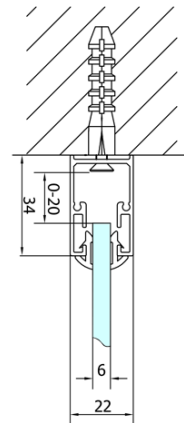

Depth: 700 mm

Properties

Profile colour: Chrome - polished aluminum

Shape: 3-piece shower enclosures

Type of opening: Folding door

Opening direction: Versatile

Opening width: 625 mm

Glass colour: TRANSPARENT glass

Glass thickness: 6 mm

Properties: Framed design

Weight / Piece: 77.0 kg

Packaging: 5 Piece

Warranty: 2 years

EASY screen three sides 1000x700mm, folding doors, L/R variant, clear glass

Technical sheet

Type	EL1970	EL1980	EL1990	EL1910
B	686~726	786~826	886~926	986~1026
C	390	480	550	625