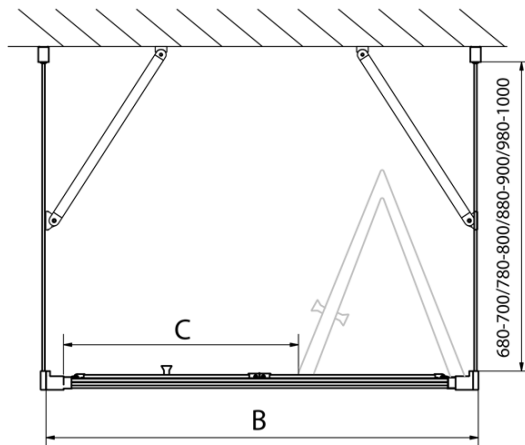

EASY screen three sides 900x1000mm, folding doors, L/R variant, clear glass

Order code: EL1990EL3415EL3415

Basic information

Brand: Polysan
Series: EASY

Size

Width: 900 mm
Height: 1900 mm
Depth: 1000 mm

Properties

Profile colour: Chrome - polished aluminum
Shape: 3-piece shower enclosures
Type of opening: Folding door
Opening direction: Versatile
Opening width: 550 mm
Glass colour: TRANSPARENT glass
Glass thickness: 6 mm
Properties: Framed design
Weight / Piece: 92.0 kg
Packaging: 5 Piece
Warranty: 2 years

EASY screen three sides 900x1000mm, folding doors, L/R variant, clear glass

Technical sheet

Type	EL1970	EL1980	EL1990	EL1910
B	686~726	786~826	886~926	986~1026
C	390	480	550	625