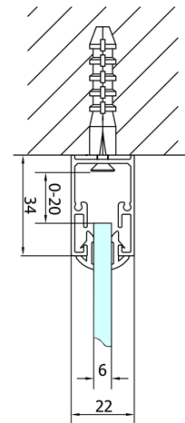

EASY screen three sides 900x1000mm, folding doors, L/R variant, clear glass

Order code: EL1990EL3415EL3415

Basic information

Brand: Polysan
Series: EASY

Size

Width: 900 mm
Height: 1900 mm
Depth: 1000 mm

Properties

Profile colour: Chrome - polished aluminum
Shape: 3-piece shower enclosures
Type of opening: Folding door
Opening direction: Versatile
Opening width: 550 mm
Glass colour: TRANSPARENT glass
Glass thickness: 6 mm
Properties: Framed design
Weight / Piece: 92.0 kg
Packaging: 5 Piece
Warranty: 2 years

EASY screen three sides 900x1000mm, folding doors, L/R variant, clear glass

Technical sheet

Type	EL1970	EL1980	EL1990	EL1910
B	686~726	786~826	886~926	986~1026
C	390	480	550	625