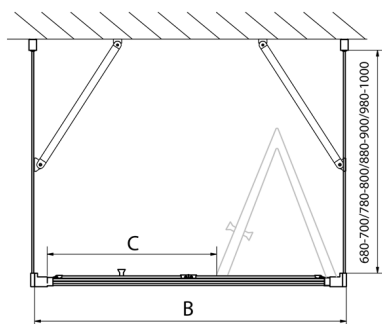

EASY screen three sides 900x1000mm, folding doors, L/R variant, clear glass

Order code: EL1990EL3415EL3415

Size

Width: 900 mm
 Height: 1900 mm
 Depth: 1000 mm

Properties

Warranty: 2 years

Technical sheet

Type	EL1970	EL1980	EL1990	EL1910
B	686-726	786-826	886-926	986-1026
C	390	480	550	625