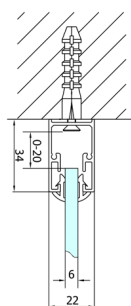

EASY screen three sides 900x1000mm, folding doors, L/R variant, clear glass

Order code: EL1990EL3415EL3415

Size

Width: 900 mm
 Height: 1900 mm
 Depth: 1000 mm

Properties

Warranty: 2 years

Technical sheet

Type	EL1970	EL1980	EL1990	EL1910
B	686-726	786-826	886-926	986-1026
C	390	480	550	625