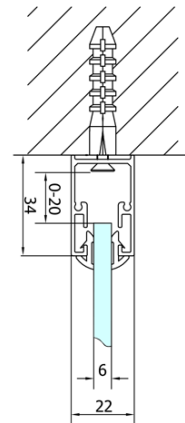

**EASY screen three sides 900x900mm, folding doors,
L/R variant, clear glass**

Order code: EL1990EL3315EL3315

Basic information

Brand: Polysan
Series: EASY

Size

Width: 900 mm
Height: 1900 mm
Depth: 900 mm

Properties

Profile colour: Chrome - polished aluminum
Shape: 3-piece shower enclosures
Type of opening: Folding door
Opening direction: Versatile
Opening width: 550 mm
Glass colour: TRANSPARENT glass
Glass thickness: 6 mm
Properties: Framed design
Weight / Piece: 86.0 kg
Packaging: 5 Piece
Warranty: 2 years

Technical sheet

Type	EL1970	EL1980	EL1990	EL1910
B	686~726	786~826	886~926	986~1026
C	390	480	550	625