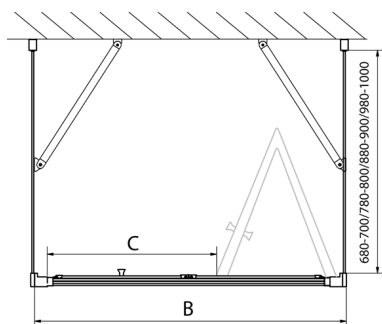

EASY screen three sides 900x700mm, folding doors, L/R variant, clear glass

Order code: EL1990EL3115EL3115

Size

Width: 900 mm
 Height: 1900 mm
 Depth: 700 mm

Properties

Warranty: 2 years

Technical sheet

Type	EL1970	EL1980	EL1990	EL1910
B	686-726	786-826	886-926	986-1026
C	390	480	550	625