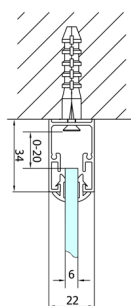

EASY screen three sides 900x700mm, folding doors, L/R variant, clear glass

Order code: EL1990EL3115EL3115

Size

Width: 900 mm
 Height: 1900 mm
 Depth: 700 mm

Properties

Warranty: 2 years

Technical sheet

Type	EL1970	EL1980	EL1990	EL1910
B	686-726	786-826	886-926	986-1026
C	390	480	550	625