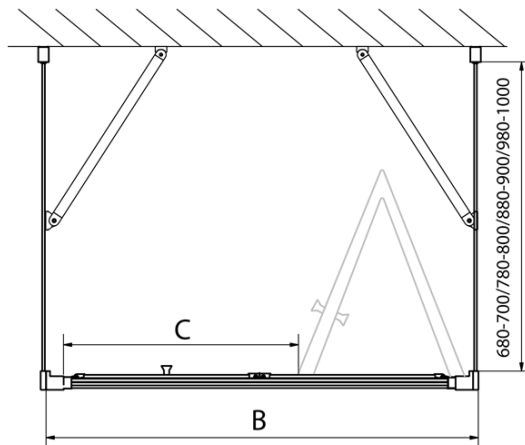

EASY screen three sides 800x1000mm, folding doors, L/R variant, clear glass

Order code: EL1980EL3415EL3415

Basic information

Brand: Polysan

Series: EASY

Size

Width: 800 mm

Height: 1900 mm

Depth: 1000 mm

Properties

Profile colour: Chrome - polished aluminum

Shape: 3-piece shower enclosures

Type of opening: Folding door

Opening direction: Versatile

Opening width: 480 mm

Glass colour: TRANSPARENT glass

Glass thickness: 6 mm

Properties: Framed design

Weight / Piece: 89.0 kg

Packaging: 5 Piece

Warranty: 2 years

EASY screen three sides 800x1000mm, folding doors, L/R variant, clear glass

Technical sheet

Type	EL1970	EL1980	EL1990	EL1910
B	686~726	786~826	886~926	986~1026
C	390	480	550	625