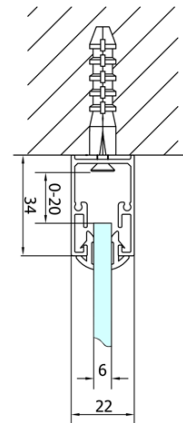

Depth: 1000 mm

Properties

Profile colour: Chrome - polished aluminum

Shape: 3-piece shower enclosures

Type of opening: Folding door

Opening direction: Versatile

Opening width: 480 mm

Glass colour: TRANSPARENT glass

Glass thickness: 6 mm

Properties: Framed design

Weight / Piece: 89.0 kg

Packaging: 5 Piece

Warranty: 2 years

EASY screen three sides 800x1000mm, folding doors, L/R variant, clear glass

Technical sheet

Type	EL1970	EL1980	EL1990	EL1910
B	686~726	786~826	886~926	986~1026
C	390	480	550	625