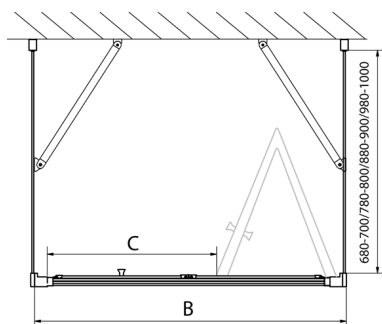

EASY screen three sides 800x900mm, folding doors, L/R variant, clear glass

Order code: EL1980EL3315EL3315

Size

Width: 800 mm
 Height: 1900 mm
 Depth: 900 mm

Properties

Warranty: 2 years

Technical sheet

Type	EL1970	EL1980	EL1990	EL1910
B	686-726	786-826	886-926	986-1026
C	390	480	550	625