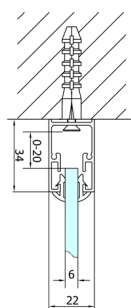

EASY screen three sides 800x900mm, folding doors, L/R variant, clear glass

Order code: EL1980EL3315EL3315

Size

Width: 800 mm
 Height: 1900 mm
 Depth: 900 mm

Properties

Warranty: 2 years

Technical sheet

Type	EL1970	EL1980	EL1990	EL1910
B	686-726	786-826	886-926	986-1026
C	390	480	550	625