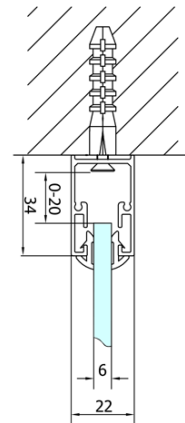

**EASY screen three sides 800x800mm, folding doors,
L/R variant, clear glass**

Order code: EL1980EL3215EL3215

Basic information

Brand: Polysan
Series: EASY

Size

Width: 800 mm
Height: 1900 mm
Depth: 800 mm

Properties

Profile colour: Chrome - polished aluminum
Shape: 3-piece shower enclosures
Type of opening: Folding door
Opening direction: Versatile
Opening width: 480 mm
Glass colour: TRANSPARENT glass
Glass thickness: 6 mm
Properties: Framed design
Weight / Piece: 77.0 kg
Packaging: 5 Piece
Warranty: 2 years

Technical sheet

Type	EL1970	EL1980	EL1990	EL1910
B	686~726	786~826	886~926	986~1026
C	390	480	550	625