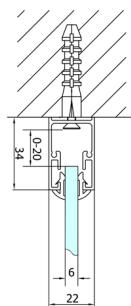

EASY screen three sides 800x800mm, folding doors, L/R variant, clear glass

Order code: EL1980EL3215EL3215

Size

Width: 800 mm
 Height: 1900 mm
 Depth: 800 mm

Properties

Warranty: 2 years

Technical sheet

Type	EL1970	EL1980	EL1990	EL1910
B	686-726	786-826	886-926	986-1026
C	390	480	550	625