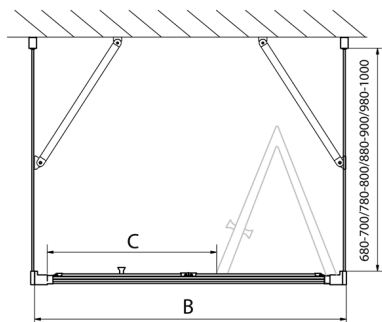

EASY screen three sides 800x800mm, folding doors, L/R variant, clear glass

Order code: EL1980EL3215EL3215

Size

Width: 800 mm
 Height: 1900 mm
 Depth: 800 mm

Properties

Warranty: 2 years

Technical sheet

Type	EL1970	EL1980	EL1990	EL1910
B	686-726	786-826	886-926	986-1026
C	390	480	550	625