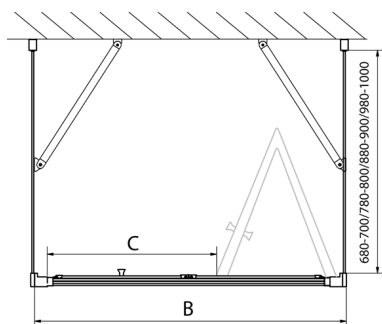

EASY screen three sides 800x700mm, folding doors, L/R variant, clear glass

Order code: EL1980EL3115EL3115

Size

Width: 800 mm
 Height: 1900 mm
 Depth: 700 mm

Properties

Warranty: 2 years

Technical sheet

Type	EL1970	EL1980	EL1990	EL1910
B	686-726	786-826	886-926	986-1026
C	390	480	550	625