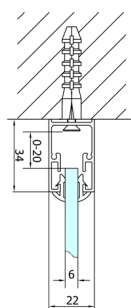

EASY screen three sides 800x700mm, folding doors, L/R variant, clear glass

Order code: EL1980EL3115EL3115

Size

Width: 800 mm
 Height: 1900 mm
 Depth: 700 mm

Properties

Warranty: 2 years

Technical sheet

Type	EL1970	EL1980	EL1990	EL1910
B	686-726	786-826	886-926	986-1026
C	390	480	550	625