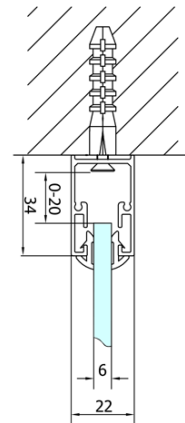

Depth: 1000 mm

Properties

Profile colour: Chrome - polished aluminum

Shape: 3-piece shower enclosures

Type of opening: Folding door

Opening direction: Versatile

Opening width: 390 mm

Glass colour: TRANSPARENT glass

Glass thickness: 6 mm

Properties: Framed design

Weight / Piece: 86.0 kg

Packaging: 5 Piece

Warranty: 2 years

EASY screen three sides 700x1000mm, folding doors, L/R variant, clear glass

Technical sheet

Type	EL1970	EL1980	EL1990	EL1910
B	686~726	786~826	886~926	986~1026
C	390	480	550	625