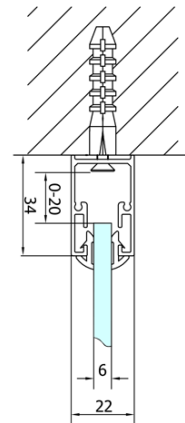

### Size

**Width:** 700 mm  
**Height:** 1900 mm  
**Depth:** 1000 mm

### Properties

**Profile colour:** Chrome - polished aluminum  
**Shape:** 3-piece shower enclosures  
**Type of opening:** Folding door  
**Opening direction:** Versatile  
**Opening width:** 390 mm  
**Glass colour:** TRANSPARENT glass  
**Glass thickness:** 6 mm  
**Properties:** Framed design  
**Weight / Piece:** 86.0 kg  
**Packaging:** 5 Piece  
**Warranty:** 2 years

EASY screen three sides 700x1000mm, folding doors, L/R variant, clear glass

Technical sheet

Type	EL1970	EL1980	EL1990	EL1910
B	686~726	786~826	886~926	986~1026
C	390	480	550	625