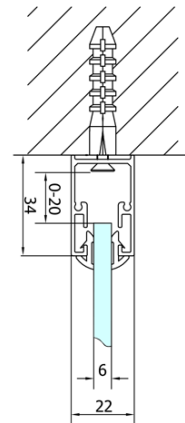

EASY screen three sides 700x1000mm, folding doors, L/R variant, clear glass

Order code: EL1970EL3415EL3415

Basic information

Brand: Polysan
Series: EASY

Size

Width: 700 mm
Height: 1900 mm
Depth: 1000 mm

Properties

Profile colour: Chrome - polished aluminum
Shape: 3-piece shower enclosures
Type of opening: Folding door
Opening direction: Versatile
Opening width: 390 mm
Glass colour: TRANSPARENT glass
Glass thickness: 6 mm
Properties: Framed design
Weight / Piece: 86.0 kg
Packaging: 5 Piece
Warranty: 2 years

EASY screen three sides 700x1000mm, folding doors, L/R variant, clear glass

Technical sheet

Type	EL1970	EL1980	EL1990	EL1910
B	686~726	786~826	886~926	986~1026
C	390	480	550	625