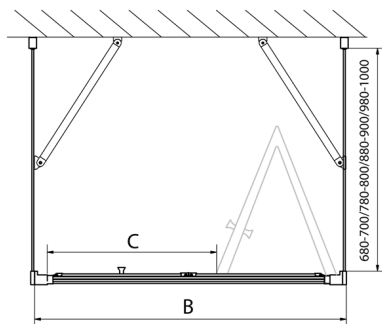

**EASY screen three sides 700x1000mm, folding doors, L/R variant, clear glass**

**Order code:** EL1970EL3415EL3415

**Size**

Width: 700 mm  
 Height: 1900 mm  
 Depth: 1000 mm

**Properties**

Warranty: 2 years

**Technical sheet**

Type	EL1970	EL1980	EL1990	EL1910
B	686-726	786-826	886-926	986-1026
C	390	480	550	625