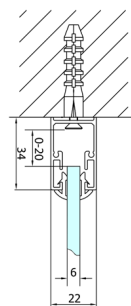

**EASY screen three sides 700x1000mm, folding doors, L/R variant, clear glass**

**Order code:** EL1970EL3415EL3415

**Size**

Width: 700 mm  
 Height: 1900 mm  
 Depth: 1000 mm

**Properties**

Warranty: 2 years

**Technical sheet**

Type	EL1970	EL1980	EL1990	EL1910
B	686-726	786-826	886-926	986-1026
C	390	480	550	625