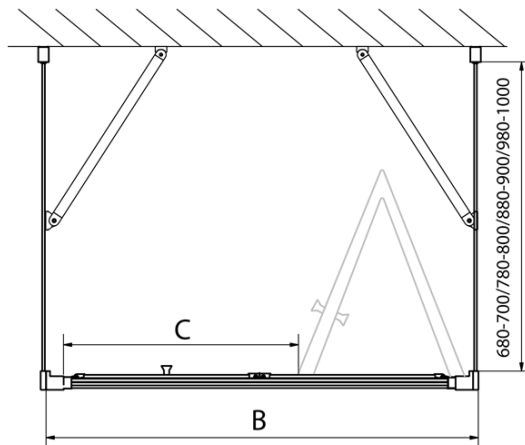

**EASY screen three sides 700x900mm, folding doors,
L/R variant, clear glass**

Order code: EL1970EL3315EL3315

Basic information

Brand: Polysan
Series: EASY

Size

Width: 700 mm
Height: 1900 mm
Depth: 900 mm

Properties

Profile colour: Chrome - polished aluminum
Shape: 3-piece shower enclosures
Type of opening: Folding door
Opening direction: Versatile
Opening width: 390 mm
Glass colour: TRANSPARENT glass
Glass thickness: 6 mm
Properties: Framed design
Weight / Piece: 80.0 kg
Packaging: 5 Piece
Warranty: 2 years

EASY screen three sides 700x900mm, folding doors,
L/R variant, clear glass

Technical sheet

Type	EL1970	EL1980	EL1990	EL1910
B	686~726	786~826	886~926	986~1026
C	390	480	550	625