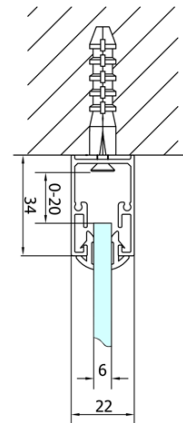

**EASY screen three sides 700x900mm, folding doors,
L/R variant, clear glass**

Order code: EL1970EL3315EL3315

Basic information

Brand: Polysan
Series: EASY

Size

Width: 700 mm
Height: 1900 mm
Depth: 900 mm

Properties

Profile colour: Chrome - polished aluminum
Shape: 3-piece shower enclosures
Type of opening: Folding door
Opening direction: Versatile
Opening width: 390 mm
Glass colour: TRANSPARENT glass
Glass thickness: 6 mm
Properties: Framed design
Weight / Piece: 80.0 kg
Packaging: 5 Piece
Warranty: 2 years

EASY screen three sides 700x900mm, folding doors,
L/R variant, clear glass

Technical sheet

Type	EL1970	EL1980	EL1990	EL1910
B	686~726	786~826	886~926	986~1026
C	390	480	550	625