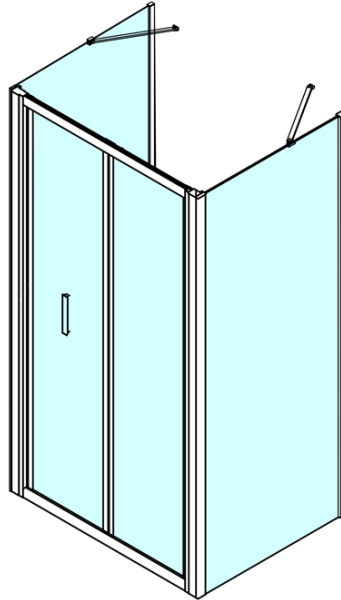

**EASY screen three sides 700x900mm, folding doors,
L/R variant, clear glass**

Order code: EL1970EL3315EL3315

Basic information

Brand: Polysan
Series: EASY

Size

Width: 700 mm
Height: 1900 mm
Depth: 900 mm

Properties

Profile colour: Chrome - polished aluminum
Shape: 3-piece shower enclosures
Type of opening: Folding door
Opening direction: Versatile
Opening width: 390 mm
Glass colour: TRANSPARENT glass
Glass thickness: 6 mm
Properties: Framed design
Weight / Piece: 80.0 kg
Packaging: 5 Piece
Warranty: 2 years

EASY screen three sides 700x900mm, folding doors,
L/R variant, clear glass

Technical sheet

Type	EL1970	EL1980	EL1990	EL1910
B	686~726	786~826	886~926	986~1026
C	390	480	550	625