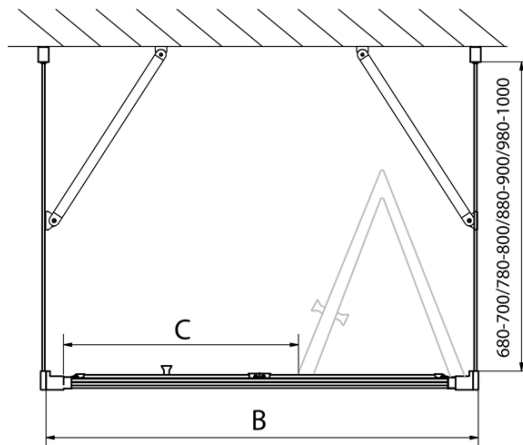

**EASY screen three sides 700x900mm, folding doors,
L/R variant, clear glass**

Order code: EL1970EL3315EL3315

Basic information

Brand: Polysan
Series: EASY

Size

Width: 700 mm
Height: 1900 mm
Depth: 900 mm

Properties

Profile colour: Chrome - polished aluminum
Shape: 3-piece shower enclosures
Type of opening: Folding door
Opening direction: Versatile
Opening width: 390 mm
Glass colour: TRANSPARENT glass
Glass thickness: 6 mm
Properties: Framed design
Weight / Piece: 80.0 kg
Packaging: 5 Piece
Warranty: 2 years

EASY screen three sides 700x900mm, folding doors,
L/R variant, clear glass

Technical sheet

Type	EL1970	EL1980	EL1990	EL1910
B	686~726	786~826	886~926	986~1026
C	390	480	550	625