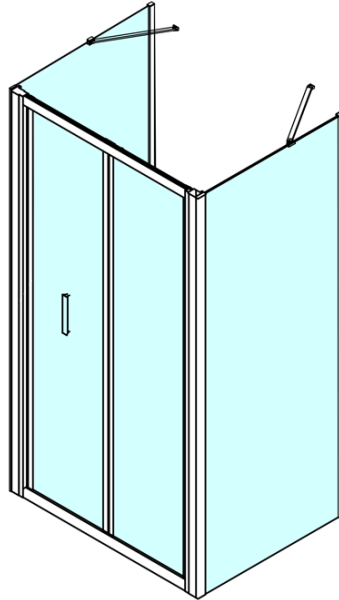

**EASY screen three sides 700x900mm, folding doors,
L/R variant, clear glass**

Order code: EL1970EL3315EL3315

Basic information

Brand: Polysan
Series: EASY

Size

Width: 700 mm
Height: 1900 mm
Depth: 900 mm

Properties

Profile colour: Chrome - polished aluminum
Shape: 3-piece shower enclosures
Type of opening: Folding door
Opening direction: Versatile
Opening width: 390 mm
Glass colour: TRANSPARENT glass
Glass thickness: 6 mm
Properties: Framed design
Weight / Piece: 80.0 kg
Packaging: 5 Piece
Warranty: 2 years

EASY screen three sides 700x900mm, folding doors,
L/R variant, clear glass

Technical sheet

Type	EL1970	EL1980	EL1990	EL1910
B	686~726	786~826	886~926	986~1026
C	390	480	550	625