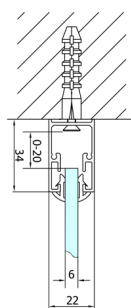

EASY screen three sides 700x900mm, folding doors, L/R variant, clear glass

Order code: EL1970EL3315EL3315

Size

Width: 700 mm
 Height: 1900 mm
 Depth: 900 mm

Properties

Warranty: 2 years

Technical sheet

Type	EL1970	EL1980	EL1990	EL1910
B	686-726	786-826	886-926	986-1026
C	390	480	550	625