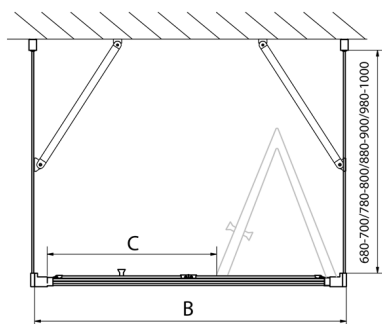

EASY screen three sides 700x900mm, folding doors, L/R variant, clear glass

Order code: EL1970EL3315EL3315

Size

Width: 700 mm
 Height: 1900 mm
 Depth: 900 mm

Properties

Warranty: 2 years

Technical sheet

Type	EL1970	EL1980	EL1990	EL1910
B	686-726	786-826	886-926	986-1026
C	390	480	550	625