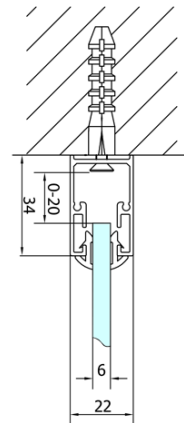

**EASY screen three sides 700x800mm, folding doors,
L/R variant, clear glass**

Order code: EL1970EL3215EL3215

Basic information

Brand: Polysan
Series: EASY

Size

Width: 700 mm
Height: 1900 mm
Depth: 800 mm

Properties

Profile colour: Chrome - polished aluminum
Shape: 3-piece shower enclosures
Type of opening: Folding door
Opening direction: Versatile
Opening width: 390 mm
Glass colour: TRANSPARENT glass
Glass thickness: 6 mm
Properties: Framed design
Weight / Piece: 74.0 kg
Packaging: 5 Piece
Warranty: 2 years

Technical sheet

Type	EL1970	EL1980	EL1990	EL1910
B	686~726	786~826	886~926	986~1026
C	390	480	550	625