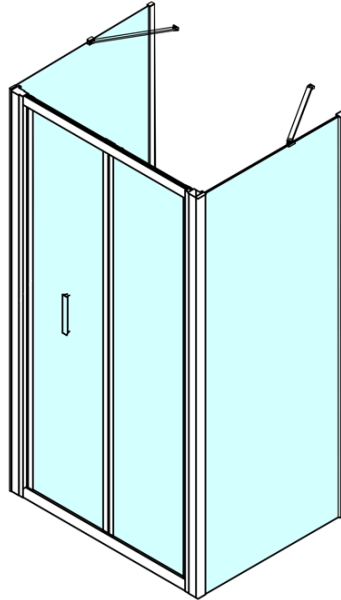

**EASY screen three sides 700x800mm, folding doors,
L/R variant, clear glass**

Order code: EL1970EL3215EL3215

Basic information

Brand: Polysan
Series: EASY

Size

Width: 700 mm
Height: 1900 mm
Depth: 800 mm

Properties

Profile colour: Chrome - polished aluminum
Shape: 3-piece shower enclosures
Type of opening: Folding door
Opening direction: Versatile
Opening width: 390 mm
Glass colour: TRANSPARENT glass
Glass thickness: 6 mm
Properties: Framed design
Weight / Piece: 74.0 kg
Packaging: 5 Piece
Warranty: 2 years

EASY screen three sides 700x800mm, folding doors,
L/R variant, clear glass

Technical sheet

Type	EL1970	EL1980	EL1990	EL1910
B	686~726	786~826	886~926	986~1026
C	390	480	550	625