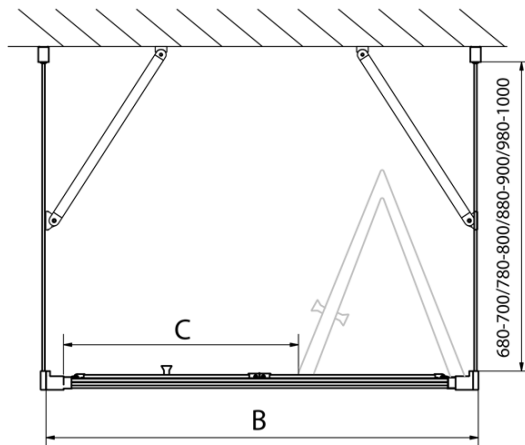

**EASY screen three sides 700x800mm, folding doors,
L/R variant, clear glass**

Order code: EL1970EL3215EL3215

Basic information

Brand: Polysan
Series: EASY

Size

Width: 700 mm
Height: 1900 mm
Depth: 800 mm

Properties

Profile colour: Chrome - polished aluminum
Shape: 3-piece shower enclosures
Type of opening: Folding door
Opening direction: Versatile
Opening width: 390 mm
Glass colour: TRANSPARENT glass
Glass thickness: 6 mm
Properties: Framed design
Weight / Piece: 74.0 kg
Packaging: 5 Piece
Warranty: 2 years

EASY screen three sides 700x800mm, folding doors,
L/R variant, clear glass

Technical sheet

Type	EL1970	EL1980	EL1990	EL1910
B	686~726	786~826	886~926	986~1026
C	390	480	550	625