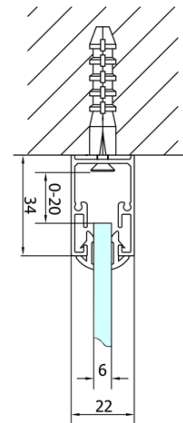

**EASY screen three sides 700x800mm, folding doors,
L/R variant, clear glass**

Order code: EL1970EL3215EL3215

Basic information

Brand: Polysan
Series: EASY

Size

Width: 700 mm
Height: 1900 mm
Depth: 800 mm

Properties

Profile colour: Chrome - polished aluminum
Shape: 3-piece shower enclosures
Type of opening: Folding door
Opening direction: Versatile
Opening width: 390 mm
Glass colour: TRANSPARENT glass
Glass thickness: 6 mm
Properties: Framed design
Weight / Piece: 74.0 kg
Packaging: 5 Piece
Warranty: 2 years

EASY screen three sides 700x800mm, folding doors,
L/R variant, clear glass

Technical sheet

Type	EL1970	EL1980	EL1990	EL1910
B	686~726	786~826	886~926	986~1026
C	390	480	550	625