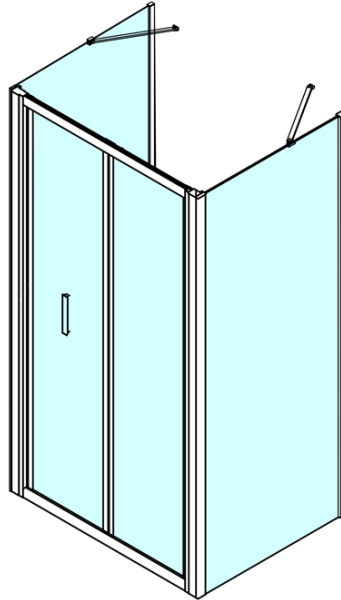

**EASY screen three sides 700x700mm, folding doors,
L/R variant, clear glass**

Order code: EL1970EL3115EL3115

Basic information

Brand: Polysan
Series: EASY

Size

Width: 700 mm
Height: 1900 mm
Depth: 700 mm

Properties

Profile colour: Chrome - polished aluminum
Shape: 3-piece shower enclosures
Type of opening: Folding door
Opening direction: Versatile
Opening width: 390 mm
Glass colour: TRANSPARENT glass
Glass thickness: 6 mm
Properties: Framed design
Weight / Piece: 68.0 kg
Packaging: 5 Piece
Warranty: 2 years

EASY screen three sides 700x700mm, folding doors,
L/R variant, clear glass

Technical sheet

Type	EL1970	EL1980	EL1990	EL1910
B	686~726	786~826	886~926	986~1026
C	390	480	550	625