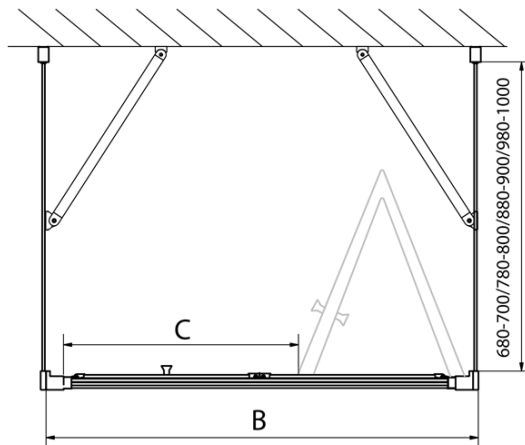

**EASY screen three sides 700x700mm, folding doors,
L/R variant, clear glass**

Order code: EL1970EL3115EL3115

Basic information

Brand: Polysan
Series: EASY

Size

Width: 700 mm
Height: 1900 mm
Depth: 700 mm

Properties

Profile colour: Chrome - polished aluminum
Shape: 3-piece shower enclosures
Type of opening: Folding door
Opening direction: Versatile
Opening width: 390 mm
Glass colour: TRANSPARENT glass
Glass thickness: 6 mm
Properties: Framed design
Weight / Piece: 68.0 kg
Packaging: 5 Piece
Warranty: 2 years

EASY screen three sides 700x700mm, folding doors,
L/R variant, clear glass

Technical sheet

Type	EL1970	EL1980	EL1990	EL1910
B	686~726	786~826	886~926	986~1026
C	390	480	550	625