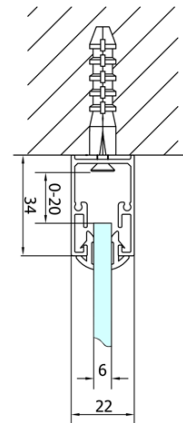

**EASY screen three sides 700x700mm, folding doors,
L/R variant, clear glass**

Order code: EL1970EL3115EL3115

Basic information

Brand: Polysan
Series: EASY

Size

Width: 700 mm
Height: 1900 mm
Depth: 700 mm

Properties

Profile colour: Chrome - polished aluminum
Shape: 3-piece shower enclosures
Type of opening: Folding door
Opening direction: Versatile
Opening width: 390 mm
Glass colour: TRANSPARENT glass
Glass thickness: 6 mm
Properties: Framed design
Weight / Piece: 68.0 kg
Packaging: 5 Piece
Warranty: 2 years

EASY screen three sides 700x700mm, folding doors,
L/R variant, clear glass

Technical sheet

Type	EL1970	EL1980	EL1990	EL1910
B	686~726	786~826	886~926	986~1026
C	390	480	550	625