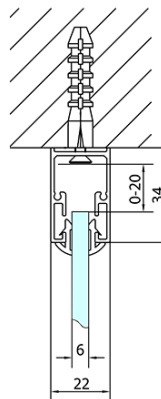

## Size

**Width:** 1500 mm

**Height:** 1900 mm

**Depth:** 1000 mm

## Properties

**Profile colour:** Chrome - polished aluminum

**Shape:** 3-piece shower enclosures

**Type of opening:** Sliding door

**Opening direction:** Versatile

**Opening width:** 630 mm

**Glass colour:** TRANSPARENT glass

**Glass thickness:** 6 mm

**Properties:** Framed design

**Weight / Piece:** 109.0 kg

**Packaging:** 5 Piece

**Warranty:** 2 years

EASY screen three sides 1500x1000mm, L/R variant, clear glass

Technical sheet

	B
EL3115	680-700
EL3215	780-800
EL3315	880-900
EL3415	980-1000

	A	C	D
EL1015	990-1030	470	400
EL1115	1090-1130	500	430
EL1215	1190-1230	530	480
EL1315	1290-1330	590	530
EL1415	1390-1430	640	580
EL1515	1490-1530	690	630
EL1815	1590-1630	740	680