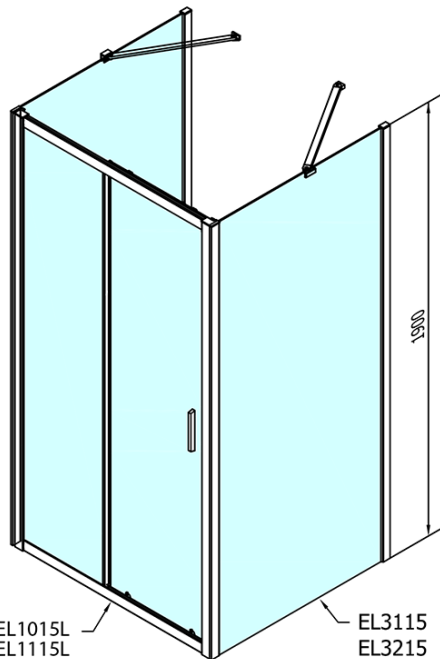

# EASY screen three sides 1500x1000mm, L/R variant, clear glass

**Order code:** EL1515EL3415EL3415

## Size

**Width:** 1500 mm

**Height:** 1900 mm

**Depth:** 1000 mm

## Properties

**Profile colour:** Chrome - polished aluminum

**Shape:** 3-piece shower enclosures

**Type of opening:** Sliding door

**Opening direction:** Versatile

**Opening width:** 630 mm

**Glass colour:** TRANSPARENT glass

**Glass thickness:** 6 mm

**Properties:** Framed design

**Weight / Piece:** 109.0 kg

**Packaging:** 5 Piece

**Warranty:** 2 years

EASY screen three sides 1500x1000mm, L/R variant, clear glass

Technical sheet