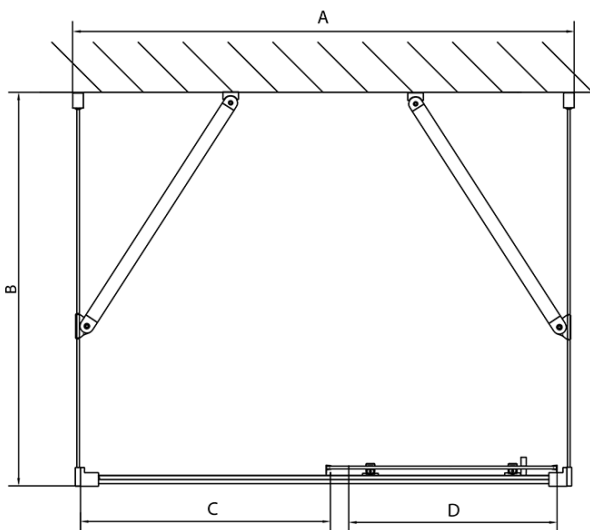

B
EL3115	680-700
EL3215	780-800
EL3315	880-900
EL3415	980-1000

	A	C	D
EL1015	990-1030	470	400
EL1115	1090-1130	500	430
EL1215	1190-1230	530	480
EL1315	1290-1330	590	530
EL1415	1390-1430	640	580
EL1515	1490-1530	690	630
EL1815	1590-1630	740	680