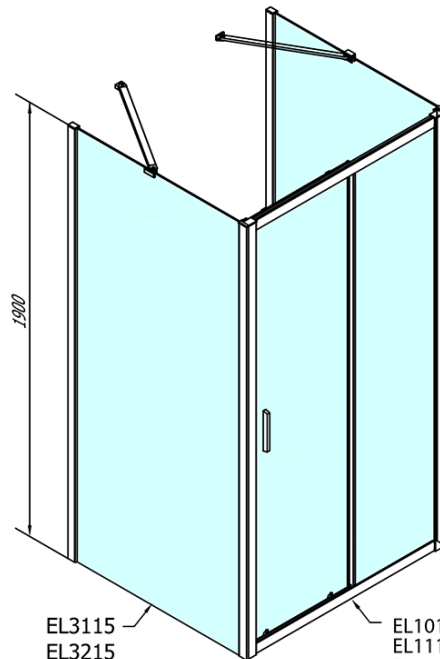

EL3115
EL3215
EL3315
EL3415

EL1015R
EL1115R
EL1215R
EL1315R
EL1415R
EL1515R
EL1815R