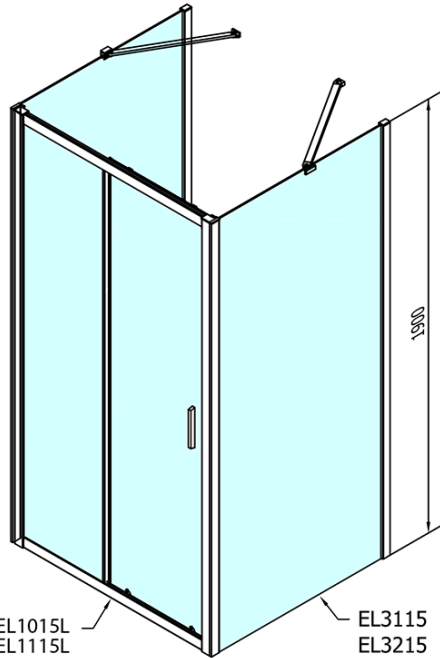

EASY screen three sides 1500x800mm, L/R variant, clear glass

Order code: EL1515EL3215EL3215

Basic information

Brand: Polysan
Series: EASY

Size

Width: 1500 mm
Height: 1900 mm
Depth: 800 mm

Properties

Profile colour: Chrome - polished aluminum
Shape: 3-piece shower enclosures
Type of opening: Sliding door
Opening direction: Versatile
Opening width: 630 mm
Glass colour: TRANSPARENT glass
Glass thickness: 6 mm
Properties: Framed design
Weight / Piece: 97.0 kg
Packaging: 5 Piece
Warranty: 2 years

EASY screen three sides 1500x800mm, L/R variant,
clear glass

Technical sheet

EL1015L
EL1115L
EL1215L
EL1315L
EL1415L
EL1515L
EL1815L

EL3115
EL3215
EL3315
EL3415

EL3115
EL3215
EL3315
EL3415

EL1015R
EL1115R
EL1215R
EL1315R
EL1415R
EL1515R
EL1815R

	B
EL3115	680-700
EL3215	780-800
EL3315	880-900
EL3415	980-1000

	A	C	D
EL1015	990-1030	470	400
EL1115	1090-1130	500	430
EL1215	1190-1230	530	480
EL1315	1290-1330	590	530
EL1415	1390-1430	640	580
EL1515	1490-1530	690	630
EL1815	1590-1630	740	680