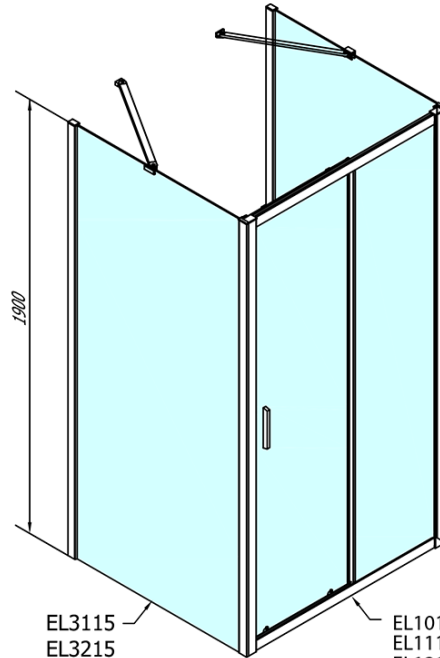

EASY screen three sides 1500x800mm, L/R variant, clear glass

Order code: EL1515EL3215EL3215

Basic information

Brand: Polysan
Series: EASY

Size

Width: 1500 mm
Height: 1900 mm
Depth: 800 mm

Properties

Profile colour: Chrome - polished aluminum
Shape: 3-piece shower enclosures
Type of opening: Sliding door
Opening direction: Versatile
Opening width: 630 mm
Glass colour: TRANSPARENT glass
Glass thickness: 6 mm
Properties: Framed design
Weight / Piece: 97.0 kg
Packaging: 5 Piece
Warranty: 2 years

EASY screen three sides 1500x800mm, L/R variant,
clear glass

Technical sheet

EL1015L
EL1115L
EL1215L
EL1315L
EL1415L
EL1515L
EL1815L

EL3115
EL3215
EL3315
EL3415

EL3115
EL3215
EL3315
EL3415

EL1015R
EL1115R
EL1215R
EL1315R
EL1415R
EL1515R
EL1815R

	B
EL3115	680-700
EL3215	780-800
EL3315	880-900
EL3415	980-1000

	A	C	D
EL1015	990-1030	470	400
EL1115	1090-1130	500	430
EL1215	1190-1230	530	480
EL1315	1290-1330	590	530
EL1415	1390-1430	640	580
EL1515	1490-1530	690	630
EL1815	1590-1630	740	680