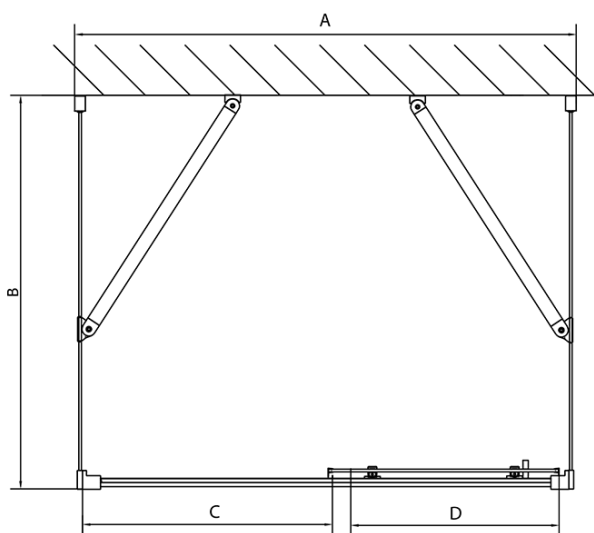

EASY screen three sides 1400x1000mm, L/R variant, clear glass

Order code: EL1415EL3415EL3415

Basic information

Brand: Polysan
Series: EASY

Size

Width: 1400 mm
Height: 1900 mm
Depth: 1000 mm

Properties

Profile colour: Chrome - polished aluminum
Shape: 3-piece shower enclosures
Type of opening: Sliding door
Opening direction: Versatile
Opening width: 580 mm
Glass colour: TRANSPARENT glass
Glass thickness: 6 mm
Properties: Framed design
Weight / Piece: 106.0 kg
Packaging: 5 Piece
Warranty: 2 years

EASY screen three sides 1400x1000mm, L/R variant, clear glass

Technical sheet

EL1015L
EL1115L
EL1215L
EL1315L
EL1415L
EL1515L
EL1815L

EL3115
EL3215
EL3315
EL3415

EL3115
EL3215
EL3315
EL3415

EL1015R
EL1115R
EL1215R
EL1315R
EL1415R
EL1515R
EL1815R

	B
EL3115	680-700
EL3215	780-800
EL3315	880-900
EL3415	980-1000

	A	C	D
EL1015	990-1030	470	400
EL1115	1090-1130	500	430
EL1215	1190-1230	530	480
EL1315	1290-1330	590	530
EL1415	1390-1430	640	580
EL1515	1490-1530	690	630
EL1815	1590-1630	740	680