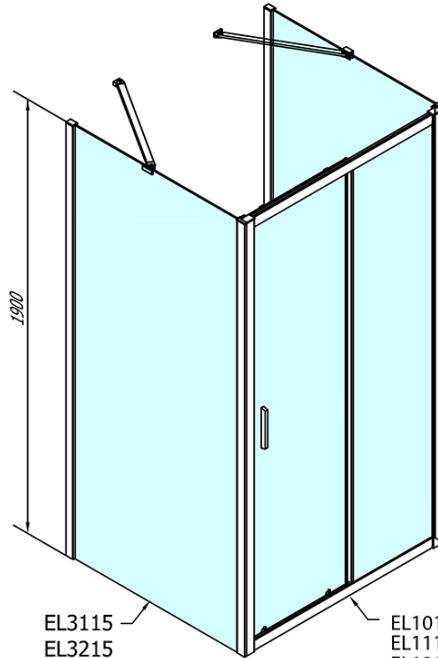

## EASY screen three sides 1400x700mm, L/R variant, clear glass

**Order code:** EL1415EL3115EL3115

### Size

**Width:** 1400 mm  
**Height:** 1900 mm  
**Depth:** 700 mm

### Properties

**Profile colour:** Chrome - polished aluminum  
**Shape:** 3-piece shower enclosures  
**Type of opening:** Sliding door  
**Opening direction:** Versatile  
**Opening width:** 580 mm  
**Glass colour:** TRANSPARENT glass  
**Glass thickness:** 6 mm  
**Properties:** Framed design  
**Weight / Piece:** 88.0 kg  
**Packaging:** 5 Piece  
**Warranty:** 2 years

EASY screen three sides 1400x700mm, L/R variant, clear glass

Technical sheet

EL1015L  
EL1115L  
EL1215L  
EL1315L  
EL1415L  
EL1515L  
EL1815L

EL3115  
EL3215  
EL3315  
EL3415

EL3115  
EL3215  
EL3315  
EL3415