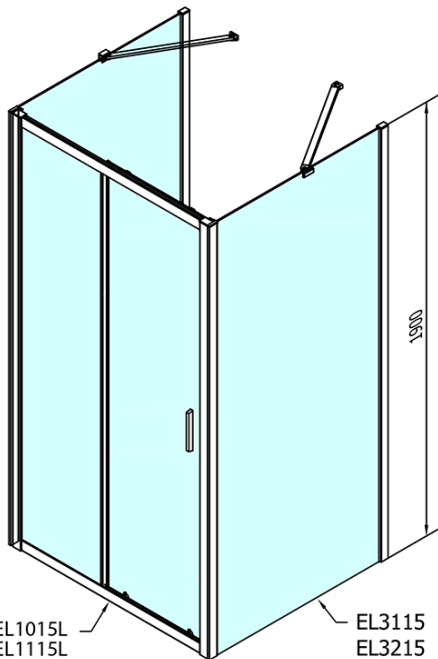

# EASY screen three sides 1300x1000mm, L/R variant, clear glass

**Order code:** EL1315EL3415EL3415

## Size

**Width:** 1300 mm  
**Height:** 1900 mm  
**Depth:** 1000 mm

## Properties

**Profile colour:** Chrome - polished aluminum  
**Shape:** 3-piece shower enclosures  
**Type of opening:** Sliding door  
**Opening direction:** Versatile  
**Opening width:** 530 mm  
**Glass colour:** TRANSPARENT glass  
**Glass thickness:** 6 mm  
**Properties:** Framed design  
**Weight / Piece:** 103.5 kg  
**Packaging:** 5 Piece  
**Warranty:** 2 years

EASY screen three sides 1300x1000mm, L/R variant, clear glass

Technical sheet

EL1015L  
EL1115L  
EL1215L  
EL1315L  
EL1415L  
EL1515L  
EL1815L

EL3115  
EL3215  
EL3315  
EL3415

EL3115  
EL3215  
EL3315  
EL3415