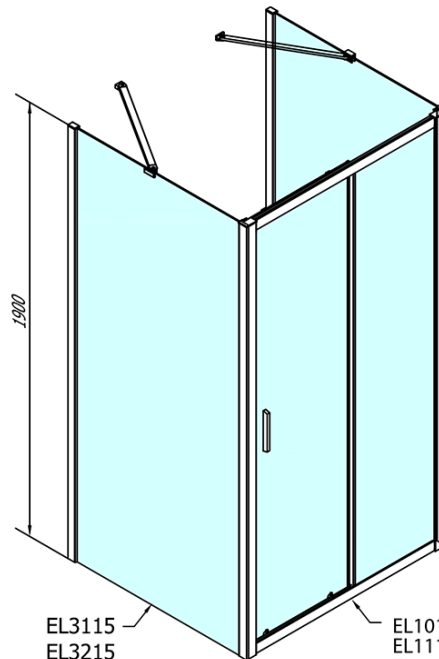

# EASY screen three sides 1300x1000mm, L/R variant, clear glass

**Order code:** EL1315EL3415EL3415

## Size

**Width:** 1300 mm  
**Height:** 1900 mm  
**Depth:** 1000 mm

## Properties

**Profile colour:** Chrome - polished aluminum  
**Shape:** 3-piece shower enclosures  
**Type of opening:** Sliding door  
**Opening direction:** Versatile  
**Opening width:** 530 mm  
**Glass colour:** TRANSPARENT glass  
**Glass thickness:** 6 mm  
**Properties:** Framed design  
**Weight / Piece:** 103.5 kg  
**Packaging:** 5 Piece  
**Warranty:** 2 years

EASY screen three sides 1300x1000mm, L/R variant, clear glass

Technical sheet

EL1015L  
EL1115L  
EL1215L  
EL1315L  
EL1415L  
EL1515L  
EL1815L

EL3115  
EL3215  
EL3315  
EL3415

EL3115  
EL3215  
EL3315  
EL3415