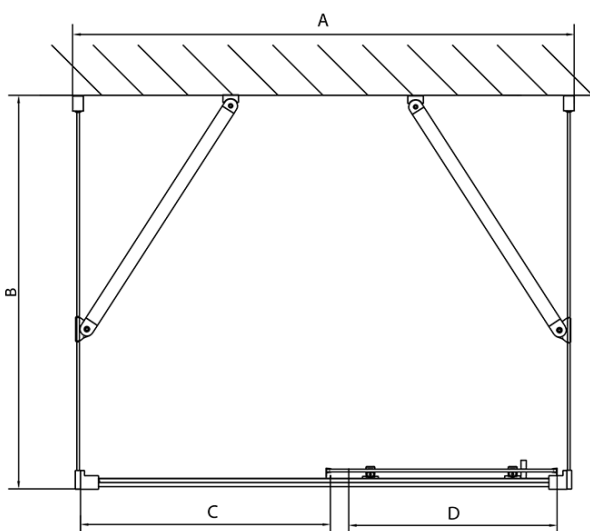

EASY screen three sides 1300x900mm, L/R variant, clear glass

Order code: EL1315EL3315EL3315

Basic information

Brand: Polysan
Series: EASY

Size

Width: 1300 mm
Height: 1900 mm
Depth: 900 mm

Properties

Profile colour: Chrome - polished aluminum
Shape: 3-piece shower enclosures
Type of opening: Sliding door
Opening direction: Versatile
Opening width: 530 mm
Glass colour: TRANSPARENT glass
Glass thickness: 6 mm
Properties: Framed design
Weight / Piece: 97.5 kg
Packaging: 5 Piece
Warranty: 2 years

EASY screen three sides 1300x900mm, L/R variant, clear glass

Technical sheet

EL1015L
EL1115L
EL1215L
EL1315L
EL1415L
EL1515L
EL1815L

EL3115
EL3215
EL3315
EL3415

EL3115
EL3215
EL3315
EL3415

EL1015R
EL1115R
EL1215R
EL1315R
EL1415R
EL1515R
EL1815R

	B
EL3115	680-700
EL3215	780-800
EL3315	880-900
EL3415	980-1000

	A	C	D
EL1015	990-1030	470	400
EL1115	1090-1130	500	430
EL1215	1190-1230	530	480
EL1315	1290-1330	590	530
EL1415	1390-1430	640	580
EL1515	1490-1530	690	630
EL1815	1590-1630	740	680