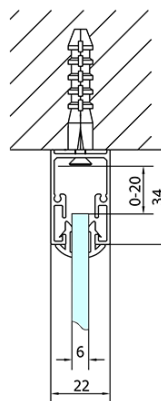

EASY screen three sides 1300x900mm, L/R variant, clear glass

Order code: EL1315EL3315EL3315

Basic information

Brand: Polysan
Series: EASY

Size

Width: 1300 mm
Height: 1900 mm
Depth: 900 mm

Properties

Profile colour: Chrome - polished aluminum
Shape: 3-piece shower enclosures
Type of opening: Sliding door
Opening direction: Versatile
Opening width: 530 mm
Glass colour: TRANSPARENT glass
Glass thickness: 6 mm
Properties: Framed design
Weight / Piece: 97.5 kg
Packaging: 5 Piece
Warranty: 2 years

EASY screen three sides 1300x900mm, L/R variant, clear glass

Technical sheet

EL1015L
EL1115L
EL1215L
EL1315L
EL1415L
EL1515L
EL1815L

EL3115
EL3215
EL3315
EL3415

EL3115
EL3215
EL3315
EL3415

EL1015R
EL1115R
EL1215R
EL1315R
EL1415R
EL1515R
EL1815R

	B
EL3115	680-700
EL3215	780-800
EL3315	880-900
EL3415	980-1000

	A	C	D
EL1015	990-1030	470	400
EL1115	1090-1130	500	430
EL1215	1190-1230	530	480
EL1315	1290-1330	590	530
EL1415	1390-1430	640	580
EL1515	1490-1530	690	630
EL1815	1590-1630	740	680