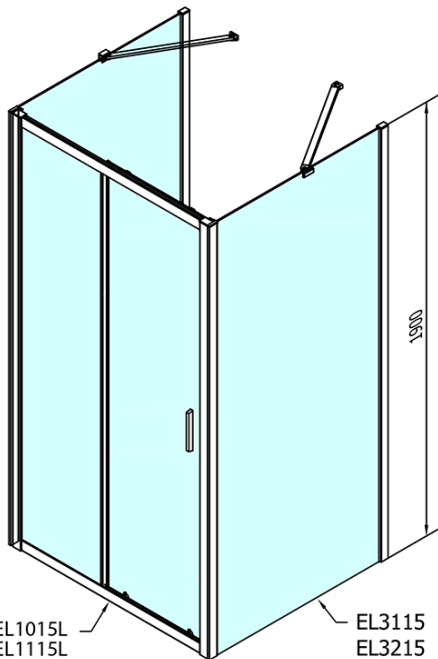

EASY screen three sides 1300x900mm, L/R variant, clear glass

Order code: EL1315EL3315EL3315

Basic information

Brand: Polysan
Series: EASY

Size

Width: 1300 mm
Height: 1900 mm
Depth: 900 mm

Properties

Profile colour: Chrome - polished aluminum
Shape: 3-piece shower enclosures
Type of opening: Sliding door
Opening direction: Versatile
Opening width: 530 mm
Glass colour: TRANSPARENT glass
Glass thickness: 6 mm
Properties: Framed design
Weight / Piece: 97.5 kg
Packaging: 5 Piece
Warranty: 2 years

EASY screen three sides 1300x900mm, L/R variant, clear glass

Technical sheet

EL1015L
EL1115L
EL1215L
EL1315L
EL1415L
EL1515L
EL1815L

EL3115
EL3215
EL3315
EL3415

EL3115
EL3215
EL3315
EL3415

EL1015R
EL1115R
EL1215R
EL1315R
EL1415R
EL1515R
EL1815R

	B
EL3115	680-700
EL3215	780-800
EL3315	880-900
EL3415	980-1000

	A	C	D
EL1015	990-1030	470	400
EL1115	1090-1130	500	430
EL1215	1190-1230	530	480
EL1315	1290-1330	590	530
EL1415	1390-1430	640	580
EL1515	1490-1530	690	630
EL1815	1590-1630	740	680