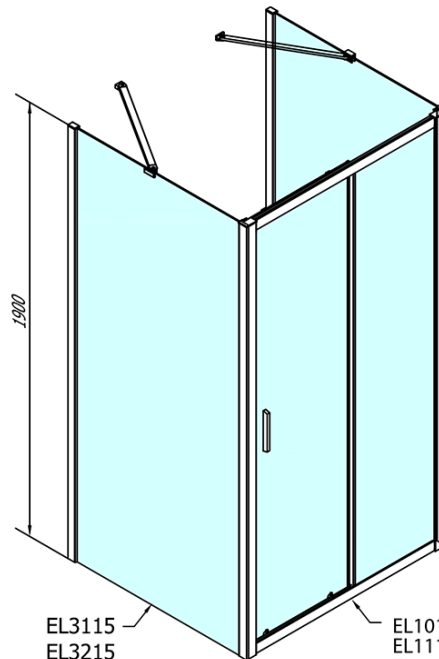

EASY screen three sides 1300x900mm, L/R variant, clear glass

Order code: EL1315EL3315EL3315

Basic information

Brand: Polysan
Series: EASY

Size

Width: 1300 mm
Height: 1900 mm
Depth: 900 mm

Properties

Profile colour: Chrome - polished aluminum
Shape: 3-piece shower enclosures
Type of opening: Sliding door
Opening direction: Versatile
Opening width: 530 mm
Glass colour: TRANSPARENT glass
Glass thickness: 6 mm
Properties: Framed design
Weight / Piece: 97.5 kg
Packaging: 5 Piece
Warranty: 2 years

EASY screen three sides 1300x900mm, L/R variant, clear glass

Technical sheet

EL1015L
EL1115L
EL1215L
EL1315L
EL1415L
EL1515L
EL1815L

EL3115
EL3215
EL3315
EL3415

EL3115
EL3215
EL3315
EL3415

EL1015R
EL1115R
EL1215R
EL1315R
EL1415R
EL1515R
EL1815R

	B
EL3115	680-700
EL3215	780-800
EL3315	880-900
EL3415	980-1000

	A	C	D
EL1015	990-1030	470	400
EL1115	1090-1130	500	430
EL1215	1190-1230	530	480
EL1315	1290-1330	590	530
EL1415	1390-1430	640	580
EL1515	1490-1530	690	630
EL1815	1590-1630	740	680