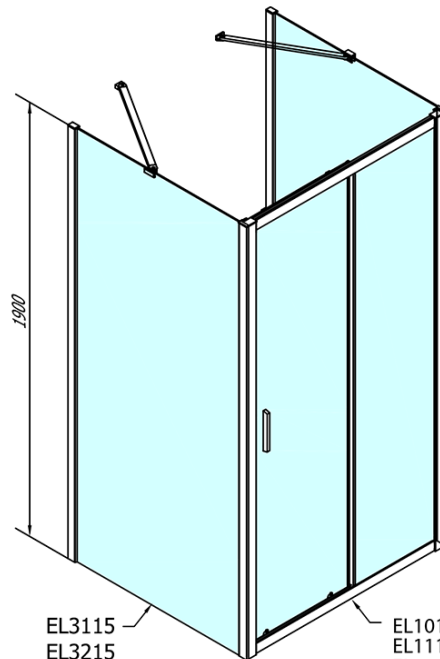

# EASY screen three sides 1300x900mm, L/R variant, clear glass

**Order code:** EL1315EL3315EL3315

## Size

**Width:** 1300 mm  
**Height:** 1900 mm  
**Depth:** 900 mm

## Properties

**Profile colour:** Chrome - polished aluminum  
**Shape:** 3-piece shower enclosures  
**Type of opening:** Sliding door  
**Opening direction:** Versatile  
**Opening width:** 530 mm  
**Glass colour:** TRANSPARENT glass  
**Glass thickness:** 6 mm  
**Properties:** Framed design  
**Weight / Piece:** 97.5 kg  
**Packaging:** 5 Piece  
**Warranty:** 2 years

EASY screen three sides 1300x900mm, L/R variant,  
clear glass

Technical sheet

EL1015L  
EL1115L  
EL1215L  
EL1315L  
EL1415L  
EL1515L  
EL1815L

EL3115  
EL3215  
EL3315  
EL3415

EL3115  
EL3215  
EL3315  
EL3415