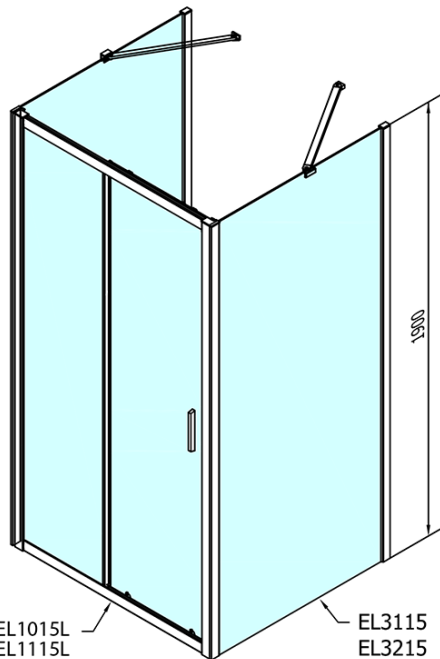

# EASY screen three sides 1300x900mm, L/R variant, clear glass

**Order code:** EL1315EL3315EL3315

## Size

**Width:** 1300 mm  
**Height:** 1900 mm  
**Depth:** 900 mm

## Properties

**Profile colour:** Chrome - polished aluminum  
**Shape:** 3-piece shower enclosures  
**Type of opening:** Sliding door  
**Opening direction:** Versatile  
**Opening width:** 530 mm  
**Glass colour:** TRANSPARENT glass  
**Glass thickness:** 6 mm  
**Properties:** Framed design  
**Weight / Piece:** 97.5 kg  
**Packaging:** 5 Piece  
**Warranty:** 2 years

EASY screen three sides 1300x900mm, L/R variant,  
clear glass

Technical sheet

EL1015L  
EL1115L  
EL1215L  
EL1315L  
EL1415L  
EL1515L  
EL1815L

EL3115  
EL3215  
EL3315  
EL3415

EL3115  
EL3215  
EL3315  
EL3415