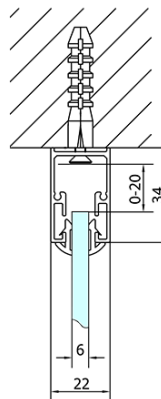

EASY screen three sides 1300x800mm, L/R variant, clear glass

Order code: EL1315EL3215EL3215

Basic information

Brand: Polysan
Series: EASY

Size

Width: 1300 mm
Height: 1900 mm
Depth: 800 mm

Properties

Profile colour: Chrome - polished aluminum
Shape: 3-piece shower enclosures
Type of opening: Sliding door
Opening direction: Versatile
Opening width: 530 mm
Glass colour: TRANSPARENT glass
Glass thickness: 6 mm
Properties: Framed design
Weight / Piece: 91.5 kg
Packaging: 5 Piece
Warranty: 2 years

EASY screen three sides 1300x800mm, L/R variant, clear glass

Technical sheet

EL1015L
EL1115L
EL1215L
EL1315L
EL1415L
EL1515L
EL1815L

EL3115
EL3215
EL3315
EL3415

EL3115
EL3215
EL3315
EL3415

EL1015R
EL1115R
EL1215R
EL1315R
EL1415R
EL1515R
EL1815R

	B
EL3115	680-700
EL3215	780-800
EL3315	880-900
EL3415	980-1000

	A	C	D
EL1015	990-1030	470	400
EL1115	1090-1130	500	430
EL1215	1190-1230	530	480
EL1315	1290-1330	590	530
EL1415	1390-1430	640	580
EL1515	1490-1530	690	630
EL1815	1590-1630	740	680