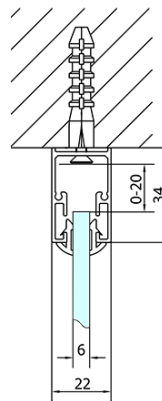

EASY screen three sides 1300x700mm, L/R variant, clear glass

Order code: EL1315EL3115EL3115

Basic information

Brand: Polysan
Series: EASY

Size

Width: 1300 mm
Height: 1900 mm
Depth: 700 mm

Properties

Profile colour: Chrome - polished aluminum
Shape: 3-piece shower enclosures
Type of opening: Sliding door
Opening direction: Versatile
Opening width: 530 mm
Glass colour: TRANSPARENT glass
Glass thickness: 6 mm
Properties: Framed design
Weight / Piece: 85.5 kg
Packaging: 5 Piece
Warranty: 2 years

EASY screen three sides 1300x700mm, L/R variant, clear glass

Technical sheet

EL1015L
EL1115L
EL1215L
EL1315L
EL1415L
EL1515L
EL1815L

EL3115
EL3215
EL3315
EL3415

EL3115
EL3215
EL3315
EL3415

EL1015R
EL1115R
EL1215R
EL1315R
EL1415R
EL1515R
EL1815R

| | B |
|--------|----------|
| EL3115 | 680-700 |
| EL3215 | 780-800 |
| EL3315 | 880-900 |
| EL3415 | 980-1000 |

| | A | C | D |
|--------|-----------|-----|-----|
| EL1015 | 990-1030 | 470 | 400 |
| EL1115 | 1090-1130 | 500 | 430 |
| EL1215 | 1190-1230 | 530 | 480 |
| EL1315 | 1290-1330 | 590 | 530 |
| EL1415 | 1390-1430 | 640 | 580 |
| EL1515 | 1490-1530 | 690 | 630 |
| EL1815 | 1590-1630 | 740 | 680 |