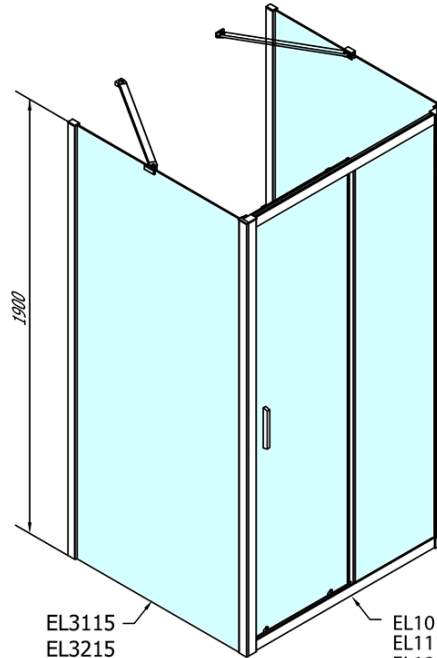

EASY screen three sides 1300x700mm, L/R variant, clear glass

Order code: EL1315EL3115EL3115

Basic information

Brand: Polysan
Series: EASY

Size

Width: 1300 mm
Height: 1900 mm
Depth: 700 mm

Properties

Profile colour: Chrome - polished aluminum
Shape: 3-piece shower enclosures
Type of opening: Sliding door
Opening direction: Versatile
Opening width: 530 mm
Glass colour: TRANSPARENT glass
Glass thickness: 6 mm
Properties: Framed design
Weight / Piece: 85.5 kg
Packaging: 5 Piece
Warranty: 2 years

EASY screen three sides 1300x700mm, L/R variant, clear glass

Technical sheet

EL1015L
EL1115L
EL1215L
EL1315L
EL1415L
EL1515L
EL1815L

EL3115
EL3215
EL3315
EL3415

EL3115
EL3215
EL3315
EL3415

EL1015R
EL1115R
EL1215R
EL1315R
EL1415R
EL1515R
EL1815R

| | B |
|--------|----------|
| EL3115 | 680-700 |
| EL3215 | 780-800 |
| EL3315 | 880-900 |
| EL3415 | 980-1000 |

| | A | C | D |
|--------|-----------|-----|-----|
| EL1015 | 990-1030 | 470 | 400 |
| EL1115 | 1090-1130 | 500 | 430 |
| EL1215 | 1190-1230 | 530 | 480 |
| EL1315 | 1290-1330 | 590 | 530 |
| EL1415 | 1390-1430 | 640 | 580 |
| EL1515 | 1490-1530 | 690 | 630 |
| EL1815 | 1590-1630 | 740 | 680 |