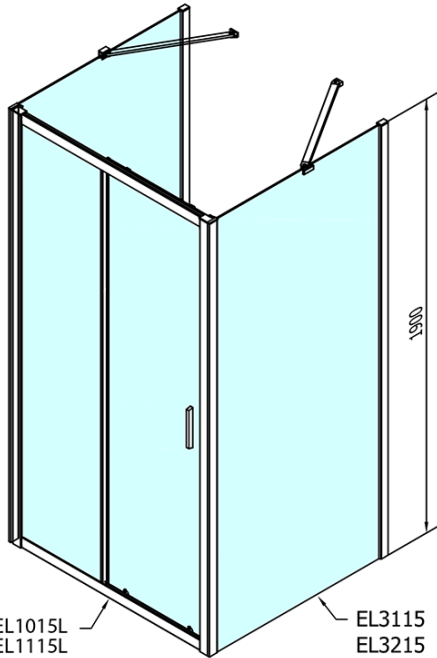

EASY screen three sides 1300x700mm, L/R variant, clear glass

Order code: EL1315EL3115EL3115

Basic information

Brand: Polysan
Series: EASY

Size

Width: 1300 mm
Height: 1900 mm
Depth: 700 mm

Properties

Profile colour: Chrome - polished aluminum
Shape: 3-piece shower enclosures
Type of opening: Sliding door
Opening direction: Versatile
Opening width: 530 mm
Glass colour: TRANSPARENT glass
Glass thickness: 6 mm
Properties: Framed design
Weight / Piece: 85.5 kg
Packaging: 5 Piece
Warranty: 2 years

EASY screen three sides 1300x700mm, L/R variant, clear glass

Technical sheet

EL1015L
EL1115L
EL1215L
EL1315L
EL1415L
EL1515L
EL1815L

EL3115
EL3215
EL3315
EL3415

EL3115
EL3215
EL3315
EL3415

EL1015R
EL1115R
EL1215R
EL1315R
EL1415R
EL1515R
EL1815R

| | B |
|--------|----------|
| EL3115 | 680-700 |
| EL3215 | 780-800 |
| EL3315 | 880-900 |
| EL3415 | 980-1000 |

| | A | C | D |
|--------|-----------|-----|-----|
| EL1015 | 990-1030 | 470 | 400 |
| EL1115 | 1090-1130 | 500 | 430 |
| EL1215 | 1190-1230 | 530 | 480 |
| EL1315 | 1290-1330 | 590 | 530 |
| EL1415 | 1390-1430 | 640 | 580 |
| EL1515 | 1490-1530 | 690 | 630 |
| EL1815 | 1590-1630 | 740 | 680 |