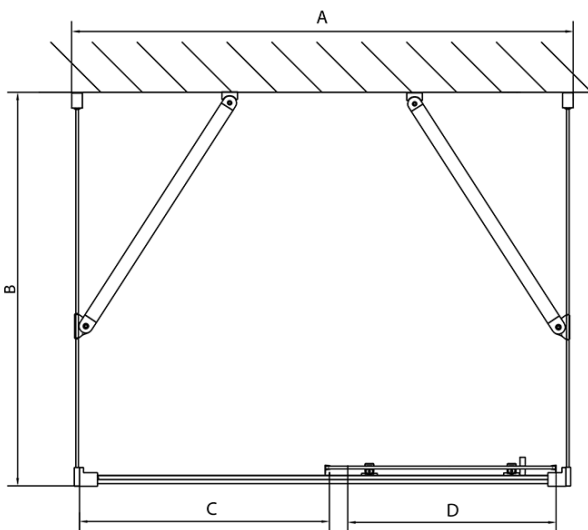

EASY screen three sides 1300x700mm, L/R variant, clear glass

Order code: EL1315EL3115EL3115

Basic information

Brand: Polysan
Series: EASY

Size

Width: 1300 mm
Height: 1900 mm
Depth: 700 mm

Properties

Profile colour: Chrome - polished aluminum
Shape: 3-piece shower enclosures
Type of opening: Sliding door
Opening direction: Versatile
Opening width: 530 mm
Glass colour: TRANSPARENT glass
Glass thickness: 6 mm
Properties: Framed design
Weight / Piece: 85.5 kg
Packaging: 5 Piece
Warranty: 2 years

EASY screen three sides 1300x700mm, L/R variant, clear glass

Technical sheet

EL1015L
EL1115L
EL1215L
EL1315L
EL1415L
EL1515L
EL1815L

EL3115
EL3215
EL3315
EL3415

EL3115
EL3215
EL3315
EL3415

EL1015R
EL1115R
EL1215R
EL1315R
EL1415R
EL1515R
EL1815R

| | B |
|--------|----------|
| EL3115 | 680-700 |
| EL3215 | 780-800 |
| EL3315 | 880-900 |
| EL3415 | 980-1000 |

| | A | C | D |
|--------|-----------|-----|-----|
| EL1015 | 990-1030 | 470 | 400 |
| EL1115 | 1090-1130 | 500 | 430 |
| EL1215 | 1190-1230 | 530 | 480 |
| EL1315 | 1290-1330 | 590 | 530 |
| EL1415 | 1390-1430 | 640 | 580 |
| EL1515 | 1490-1530 | 690 | 630 |
| EL1815 | 1590-1630 | 740 | 680 |