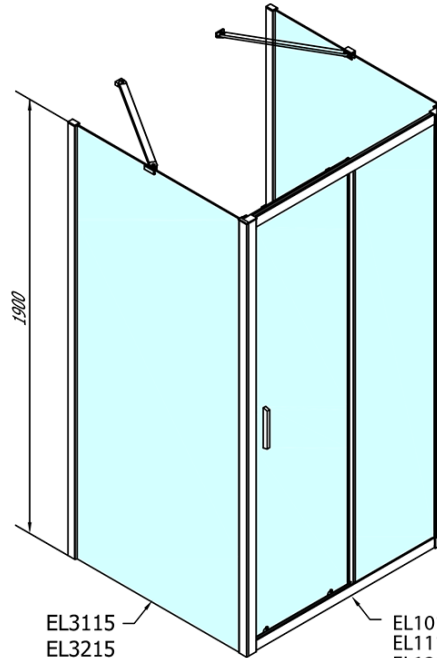

EASY screen three sides 1300x700mm, L/R variant, clear glass

Order code: EL1315EL3115EL3115

Basic information

Brand: Polysan
Series: EASY

Size

Width: 1300 mm
Height: 1900 mm
Depth: 700 mm

Properties

Profile colour: Chrome - polished aluminum
Shape: 3-piece shower enclosures
Type of opening: Sliding door
Opening direction: Versatile
Opening width: 530 mm
Glass colour: TRANSPARENT glass
Glass thickness: 6 mm
Properties: Framed design
Weight / Piece: 85.5 kg
Packaging: 5 Piece
Warranty: 2 years

EASY screen three sides 1300x700mm, L/R variant, clear glass

Technical sheet

EL1015L
EL1115L
EL1215L
EL1315L
EL1415L
EL1515L
EL1815L

EL3115
EL3215
EL3315
EL3415

EL3115
EL3215
EL3315
EL3415

EL1015R
EL1115R
EL1215R
EL1315R
EL1415R
EL1515R
EL1815R

	B
EL3115	680-700
EL3215	780-800
EL3315	880-900
EL3415	980-1000

	A	C	D
EL1015	990-1030	470	400
EL1115	1090-1130	500	430
EL1215	1190-1230	530	480
EL1315	1290-1330	590	530
EL1415	1390-1430	640	580
EL1515	1490-1530	690	630
EL1815	1590-1630	740	680