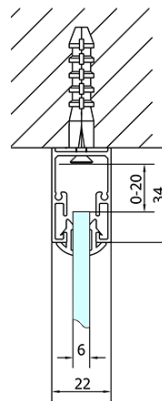

EASY screen three sides 1300x700mm, L/R variant, clear glass

Order code: EL1315EL3115EL3115

Basic information

Brand: Polysan
Series: EASY

Size

Width: 1300 mm
Height: 1900 mm
Depth: 700 mm

Properties

Profile colour: Chrome - polished aluminum
Shape: 3-piece shower enclosures
Type of opening: Sliding door
Opening direction: Versatile
Opening width: 530 mm
Glass colour: TRANSPARENT glass
Glass thickness: 6 mm
Properties: Framed design
Weight / Piece: 85.5 kg
Packaging: 5 Piece
Warranty: 2 years

EASY screen three sides 1300x700mm, L/R variant, clear glass

Technical sheet

EL1015L
EL1115L
EL1215L
EL1315L
EL1415L
EL1515L
EL1815L

EL3115
EL3215
EL3315
EL3415

EL3115
EL3215
EL3315
EL3415

EL1015R
EL1115R
EL1215R
EL1315R
EL1415R
EL1515R
EL1815R

	B
EL3115	680-700
EL3215	780-800
EL3315	880-900
EL3415	980-1000

	A	C	D
EL1015	990-1030	470	400
EL1115	1090-1130	500	430
EL1215	1190-1230	530	480
EL1315	1290-1330	590	530
EL1415	1390-1430	640	580
EL1515	1490-1530	690	630
EL1815	1590-1630	740	680