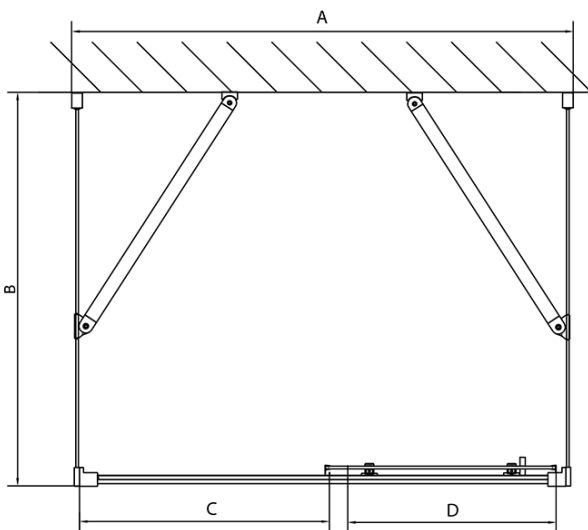

EASY screen three sides 1300x700mm, L/R variant, clear glass

Order code: EL1315EL3115EL3115

Basic information

Brand: Polysan
Series: EASY

Size

Width: 1300 mm
Height: 1900 mm
Depth: 700 mm

Properties

Profile colour: Chrome - polished aluminum
Shape: 3-piece shower enclosures
Type of opening: Sliding door
Opening direction: Versatile
Opening width: 530 mm
Glass colour: TRANSPARENT glass
Glass thickness: 6 mm
Properties: Framed design
Weight / Piece: 85.5 kg
Packaging: 5 Piece
Warranty: 2 years

EASY screen three sides 1300x700mm, L/R variant, clear glass

Technical sheet

EL1015L
EL1115L
EL1215L
EL1315L
EL1415L
EL1515L
EL1815L

EL3115
EL3215
EL3315
EL3415

EL3115
EL3215
EL3315
EL3415

EL1015R
EL1115R
EL1215R
EL1315R
EL1415R
EL1515R
EL1815R

	B
EL3115	680-700
EL3215	780-800
EL3315	880-900
EL3415	980-1000

	A	C	D
EL1015	990-1030	470	400
EL1115	1090-1130	500	430
EL1215	1190-1230	530	480
EL1315	1290-1330	590	530
EL1415	1390-1430	640	580
EL1515	1490-1530	690	630
EL1815	1590-1630	740	680