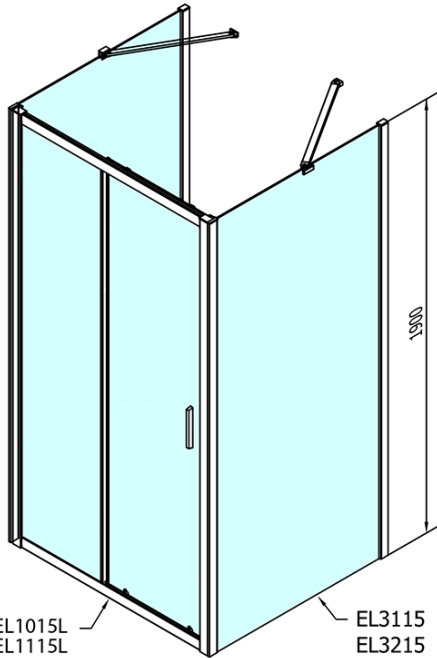

EASY screen three sides 1300x700mm, L/R variant, clear glass

Order code: EL1315EL3115EL3115

Basic information

Brand: Polysan
Series: EASY

Size

Width: 1300 mm
Height: 1900 mm
Depth: 700 mm

Properties

Profile colour: Chrome - polished aluminum
Shape: 3-piece shower enclosures
Type of opening: Sliding door
Opening direction: Versatile
Opening width: 530 mm
Glass colour: TRANSPARENT glass
Glass thickness: 6 mm
Properties: Framed design
Weight / Piece: 85.5 kg
Packaging: 5 Piece
Warranty: 2 years

EASY screen three sides 1300x700mm, L/R variant, clear glass

Technical sheet

EL1015L
EL1115L
EL1215L
EL1315L
EL1415L
EL1515L
EL1815L

EL3115
EL3215
EL3315
EL3415

EL3115
EL3215
EL3315
EL3415

EL1015R
EL1115R
EL1215R
EL1315R
EL1415R
EL1515R
EL1815R

	B
EL3115	680-700
EL3215	780-800
EL3315	880-900
EL3415	980-1000

	A	C	D
EL1015	990-1030	470	400
EL1115	1090-1130	500	430
EL1215	1190-1230	530	480
EL1315	1290-1330	590	530
EL1415	1390-1430	640	580
EL1515	1490-1530	690	630
EL1815	1590-1630	740	680