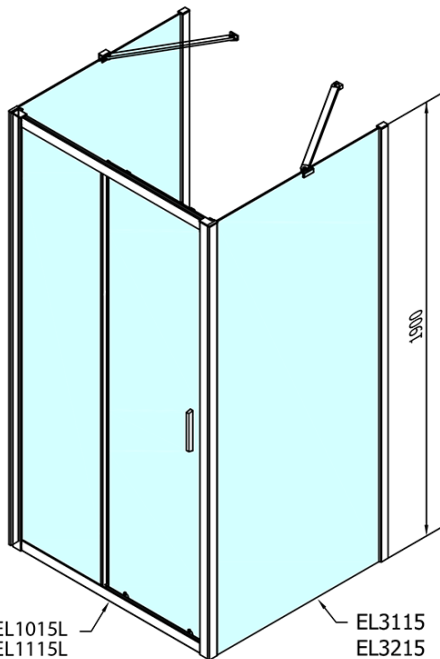

EASY screen three sides 1200x1000mm, L/R variant, clear glass

Order code: EL1215EL3415EL3415

Basic information

Brand: Polysan
Series: EASY

Size

Width: 1200 mm
Height: 1900 mm
Depth: 1000 mm

Properties

Profile colour: Chrome - polished aluminum
Shape: 3-piece shower enclosures
Type of opening: Sliding door
Opening direction: Versatile
Opening width: 480 mm
Glass colour: TRANSPARENT glass
Glass thickness: 6 mm
Properties: Framed design
Weight / Piece: 100.5 kg
Packaging: 5 Piece
Warranty: 2 years

EASY screen three sides 1200x1000mm, L/R variant, clear glass

Technical sheet

EL1015L
EL1115L
EL1215L
EL1315L
EL1415L
EL1515L
EL1815L

EL3115
EL3215
EL3315
EL3415

EL3115
EL3215
EL3315
EL3415

EL1015R
EL1115R
EL1215R
EL1315R
EL1415R
EL1515R
EL1815R

	B
EL3115	680-700
EL3215	780-800
EL3315	880-900
EL3415	980-1000

	A	C	D
EL1015	990-1030	470	400
EL1115	1090-1130	500	430
EL1215	1190-1230	530	480
EL1315	1290-1330	590	530
EL1415	1390-1430	640	580
EL1515	1490-1530	690	630
EL1815	1590-1630	740	680