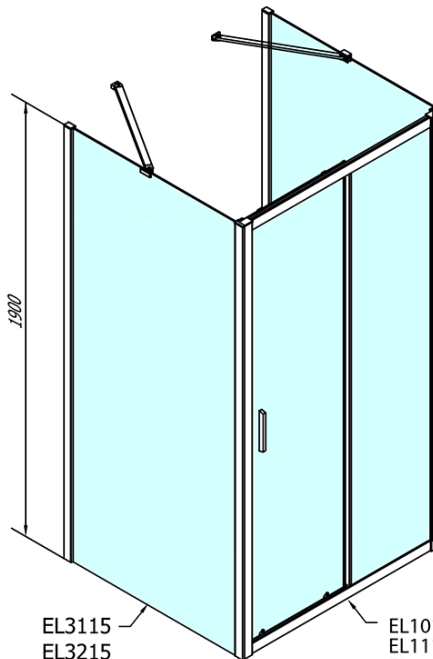

EASY screen three sides 1200x1000mm, L/R variant, clear glass

Order code: EL1215EL3415EL3415

Basic information

Brand: Polysan
Series: EASY

Size

Width: 1200 mm
Height: 1900 mm
Depth: 1000 mm

Properties

Profile colour: Chrome - polished aluminum
Shape: 3-piece shower enclosures
Type of opening: Sliding door
Opening direction: Versatile
Opening width: 480 mm
Glass colour: TRANSPARENT glass
Glass thickness: 6 mm
Properties: Framed design
Weight / Piece: 100.5 kg
Packaging: 5 Piece
Warranty: 2 years

EASY screen three sides 1200x1000mm, L/R variant, clear glass

Technical sheet

EL1015L
EL1115L
EL1215L
EL1315L
EL1415L
EL1515L
EL1815L

EL3115
EL3215
EL3315
EL3415

EL3115
EL3215
EL3315
EL3415

EL1015R
EL1115R
EL1215R
EL1315R
EL1415R
EL1515R
EL1815R

	B
EL3115	680-700
EL3215	780-800
EL3315	880-900
EL3415	980-1000

	A	C	D
EL1015	990-1030	470	400
EL1115	1090-1130	500	430
EL1215	1190-1230	530	480
EL1315	1290-1330	590	530
EL1415	1390-1430	640	580
EL1515	1490-1530	690	630
EL1815	1590-1630	740	680