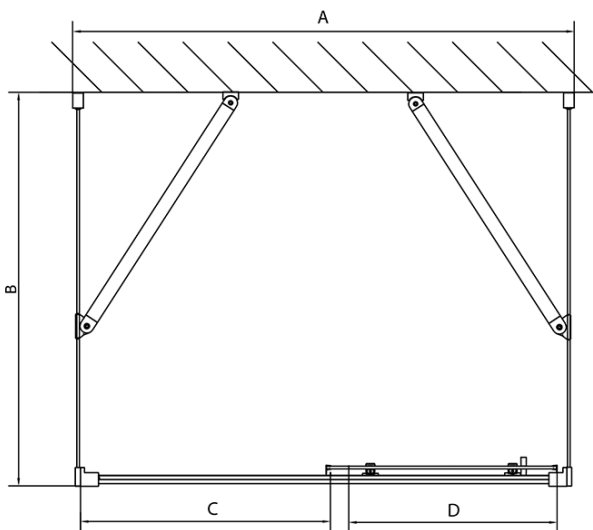

EASY screen three sides 1200x1000mm, L/R variant, clear glass

Order code: EL1215EL3415EL3415

Basic information

Brand: Polysan
Series: EASY

Size

Width: 1200 mm
Height: 1900 mm
Depth: 1000 mm

Properties

Profile colour: Chrome - polished aluminum
Shape: 3-piece shower enclosures
Type of opening: Sliding door
Opening direction: Versatile
Opening width: 480 mm
Glass colour: TRANSPARENT glass
Glass thickness: 6 mm
Properties: Framed design
Weight / Piece: 100.5 kg
Packaging: 5 Piece
Warranty: 2 years

EASY screen three sides 1200x1000mm, L/R variant, clear glass

Technical sheet

EL1015L
EL1115L
EL1215L
EL1315L
EL1415L
EL1515L
EL1815L

EL3115
EL3215
EL3315
EL3415

EL3115
EL3215
EL3315
EL3415

EL1015R
EL1115R
EL1215R
EL1315R
EL1415R
EL1515R
EL1815R

	B
EL3115	680-700
EL3215	780-800
EL3315	880-900
EL3415	980-1000

	A	C	D
EL1015	990-1030	470	400
EL1115	1090-1130	500	430
EL1215	1190-1230	530	480
EL1315	1290-1330	590	530
EL1415	1390-1430	640	580
EL1515	1490-1530	690	630
EL1815	1590-1630	740	680