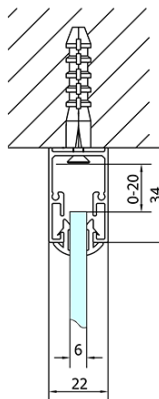

EASY screen three sides 1200x1000mm, L/R variant, clear glass

Order code: EL1215EL3415EL3415

Basic information

Brand: Polysan
Series: EASY

Size

Width: 1200 mm
Height: 1900 mm
Depth: 1000 mm

Properties

Profile colour: Chrome - polished aluminum
Shape: 3-piece shower enclosures
Type of opening: Sliding door
Opening direction: Versatile
Opening width: 480 mm
Glass colour: TRANSPARENT glass
Glass thickness: 6 mm
Properties: Framed design
Weight / Piece: 100.5 kg
Packaging: 5 Piece
Warranty: 2 years

EASY screen three sides 1200x1000mm, L/R variant, clear glass

Technical sheet

EL1015L
EL1115L
EL1215L
EL1315L
EL1415L
EL1515L
EL1815L

EL3115
EL3215
EL3315
EL3415

EL3115
EL3215
EL3315
EL3415

EL1015R
EL1115R
EL1215R
EL1315R
EL1415R
EL1515R
EL1815R

	B
EL3115	680-700
EL3215	780-800
EL3315	880-900
EL3415	980-1000

	A	C	D
EL1015	990-1030	470	400
EL1115	1090-1130	500	430
EL1215	1190-1230	530	480
EL1315	1290-1330	590	530
EL1415	1390-1430	640	580
EL1515	1490-1530	690	630
EL1815	1590-1630	740	680